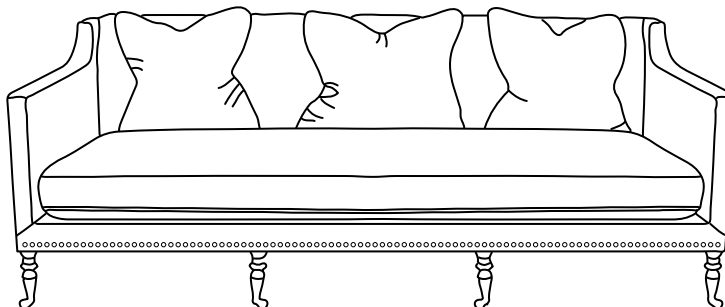

REGENCY SOFA - TUFTED BACK

COUP STUDIO

**REGENCY SOFA  
TUFTED BACK**

Item No.	Dimensions	Seat	Arm Height	Weight
UP-CS-I2-TUFTED	86" W x 36" D x 32.5" H	18.5" H (to Crown) x 23" D	28"	100 lbs

**Wood Finish Options**

Walnut

Oiled Walnut

Saddle

Natural Oak

Midnight

Midnight Gloss

Faux Rosewood

Ebonized with Gilded Detail