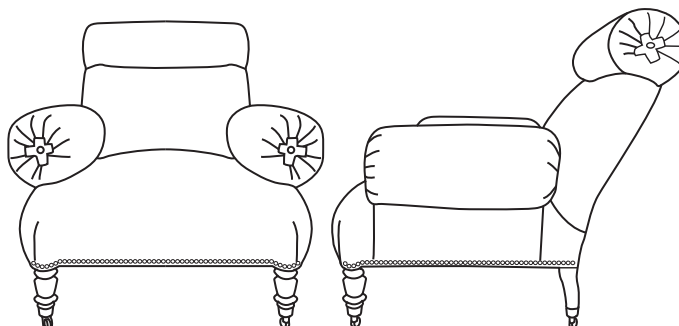

ROLLED UP ARMCHAIR

COUP STUDIO

ROLLED UP ARMCHAIR

Item No.	Dimensions	Seat	Arm Height	Weight
UP-CS-28	36" W x 35" D x 35" H	17" H (to Crown)	22"	70 lbs

Wood Finish Options

- Walnut
- Oiled Walnut
- Saddle
- Natural Oak
- Midnight
- Midnight Gloss
- Faux Rosewood
- Ebonized with Gilded Detail

Upholstery Detail

Fabric Rosette at Ends of Headrest and Armrest
 COM: 5 Yards (Plain 54" Wide)
 COL: 90 sq. ft. (15% Upcharge)

Lead Time

14 - 16 Weeks

Castor Finish Options

- Antique Brass
- Oil-Rubbed Bronze