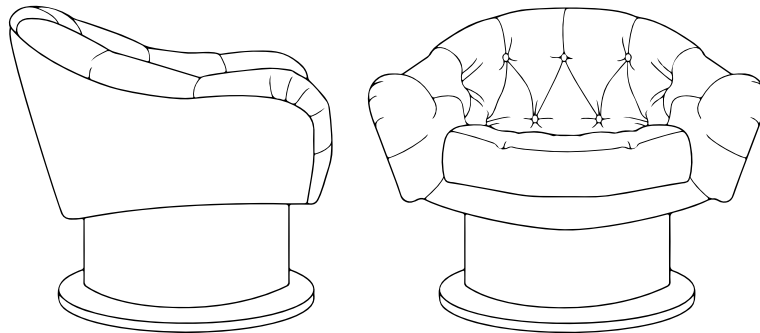

TURN AROUND SWIVEL CLUB CHAIR

COUP STUDIO

TURN AROUND SWIVEL CLUB CHAIR

Item No.	Dimensions	Seat	Arm Height	Weight
UP-CS-I9-WOOD	36" W x 31" D x 29" H	17" H (to Crown) x 21" D	23.5"	75 lbs
UP-CS-I9-METAL	36" W x 31" D x 29" H	17" H (to Crown) x 21" D	23.5"	75 lbs

Wood Finish Options

- Walnut
- Oiled Walnut
- Saddle
- Natural Oak
- Midnight
- Midnight Gloss

Upholstery Detail

- COM: 5.5 yards (Plain 54" Wide)
- COL: 100 sq. ft. (15% Upcharge)

Lead Time

14 - 16 Weeks

Additional Info