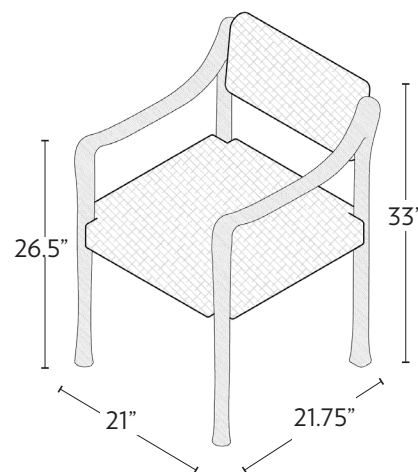

SPECIFICATIONS

21"W x 21³/₄"D x 33"H, 19"SH, 26¹/₂"AH

Weight 24lbs

MATERIALS + FINISH

CAST ALUMINUM

Hand Patinated: Black, Oil-Rubbed Bronze

Premium Finish: Brass, Nickel, Antique Bronze, White Bronze

COL/COM