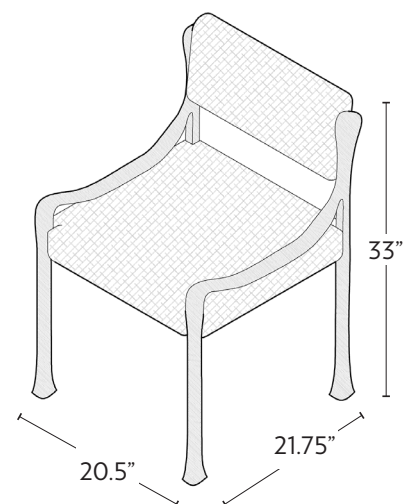

SPECIFICATIONS

20 1/2"W x 21 3/4"D x 33"H, 19"SH

Weight 24lbs

MATERIALS + FINISH

CAST ALUMINUM

Hand Patinated: Black, Oil-Rubbed Bronze

Premium Finish: Brass, Nickel, Antique Bronze, White Bronze

COL/COM