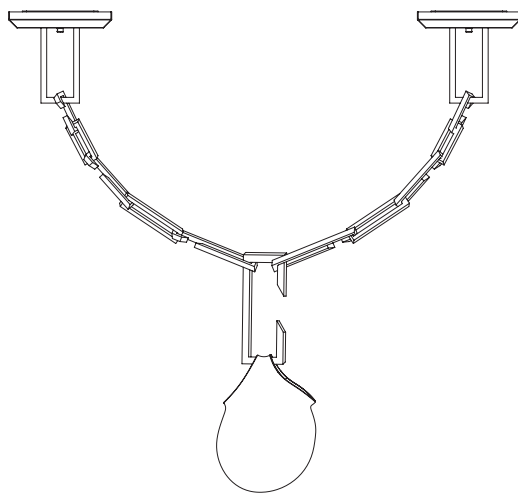

NEPENTHES CORDON expresses these dangerous but pleasurable properties through a sculptural contrast between the hard geometry of solid brass tendrils and the glowing delicacy of amorphous hand blown glass.

Nepenthes Cordon Small & Medium finished in Polished Brass.

NEPENTHES CORDON

(SMALL)

SPECIFICATIONS	OPTIONS	ADDITIONAL INFORMATION	WARRANTY
<p>ORDERING CODE NEP.CRD.S</p> <p>LAMP G4 12V LED 2.5W 2700K</p> <p>LUMENS 300 LM</p> <p>VOLTAGE 12V DC</p> <p>WATTS 5 W</p> <p>WEIGHT Approx. 13.5kg</p> <p>INCLUSIONS Power Supply Unit x 60W</p> <p>EXCLUSIONS User Interface, Dimmer Unit</p>	<p>FINISHES</p> <p>AB Aged Brass BB Brushed Brass HRB Hand Rubbed Brass DB Dark Bronze MP Mottled Patina VER Verdigris PB Polished Brass CP Copper CR Chrome SN Satin Nickel 24K 24K Gold</p> <p>CANOPY</p> <p>2xC-250-FM* Chain 250 Flush 2xC-280-FM† Chain 280 Flush 2xC-250-SM* Chain 250 Surface 2xC-280-SM† Chain 280 Surface * Remote Power Supply † Integral Power Supply <i>Refer to canopy specification guide</i></p>	<ul style="list-style-type: none"> Nepenthes Cordon is a solid fixture that will require very little maintenance over the years. If your Nepenthes Cordon is treated with care, it will shine brightly for many years to come. Contact us for custom variations. Installation should only be undertaken by a qualified professional. 	<ul style="list-style-type: none"> 5 Years Fixture 5 Years Power Supply Unit 3 Years LED
<p>Fig 1. – Front view</p>		<p>Fig 2. – Side view</p>	