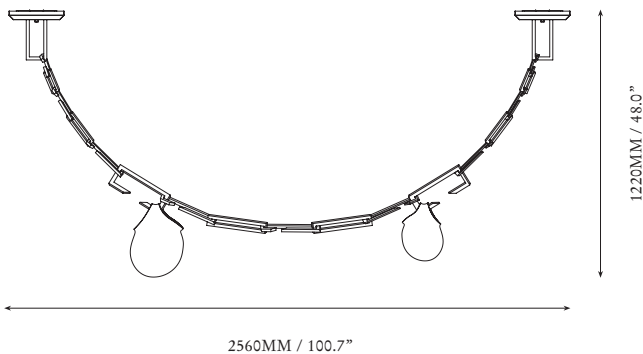

1250MM / 49.2"

1180MM / 46.4"

1180MM / 46.4"

250MM / 9.8"

NEPENTHES CORDON

(MEDIUM)

SPECIFICATIONS	OPTIONS	ADDITIONAL INFORMATION	WARRANTY
<p>ORDERING CODE NEP.CRD.M</p> <p>LAMP G4 12V LED 2.5W 2700K</p> <p>LUMENS 600 LM</p> <p>VOLTAGE 12V DC</p> <p>WATTS 10 W</p> <p>WEIGHT Approx. 15kg</p> <p>INCLUSIONS Power Supply Unit x 60W</p> <p>EXCLUSIONS User Interface, Dimmer Unit</p>	<p>FINISHES</p> <p>AB Aged Brass BB Brushed Brass HRB Hand Rubbed Brass DB Dark Bronze MP Mottled Patina VER Verdigris PB Polished Brass CP Copper CR Chrome SN Satin Nickel 24K 24K Gold</p> <p>CANOPY</p> <p>2xC-250-FM* Chain 250 Flush 2xC-280-FM† Chain 280 Flush 2xC-250-SM* Chain 250 Surface 2xC-280-SM† Chain 280 Surface * Remote Power Supply † Integral Power Supply <i>Refer to canopy specification guide</i></p>	<ul style="list-style-type: none"> Nepenthes Cordon is a solid fixture that will require very little maintenance over the years. If your Nepenthes Cordon is treated with care, it will shine brightly for many years to come. Contact us for custom variations. Installation should only be undertaken by a qualified professional. 	<ul style="list-style-type: none"> 5 Years Fixture 5 Years Power Supply Unit 3 Years LED
<p>Fig 1. – Front view</p>		<p>Fig 2. – Side view</p>	