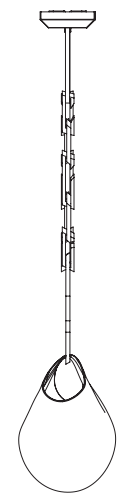

1180MM / 46.4"

250MM / 9.8"