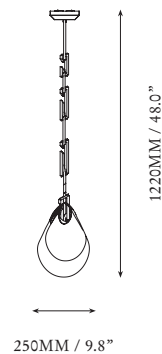

1250MM / 49.2"

1180MM / 46.4"

1180MM / 46.4"

250MM / 9.8"

NEPENTHES CORDON

(MEDIUM)

SPECIFICATIONS	OPTIONS	ADDITIONAL INFORMATION	WARRANTY
<p>ORDERING CODE NEP.CRD.M</p> <p>LAMP G4 12V LED 2.5W 2700K</p> <p>LUMENS 600 LM</p> <p>VOLTAGE 12V DC</p> <p>WATTS 10 W</p> <p>WEIGHT Approx. 15kg</p> <p>INCLUSIONS Power Supply Unit x 60W</p> <p>EXCLUSIONS User Interface, Dimmer Unit</p>	<p>FINISHES</p> <p>AB Aged Brass BB Brushed Brass HRB Hand Rubbed Brass DB Dark Bronze MP Mottled Patina VER Verdigris PB Polished Brass CP Copper CR Chrome SN Satin Nickel 24K 24K Gold</p> <p>CANOPY</p> <p>2xC-250-FM* Chain 250 Flush 2xC-280-FM† Chain 280 Flush 2xC-250-SM* Chain 250 Surface 2xC-280-SM† Chain 280 Surface * Remote Power Supply † Integral Power Supply <i>Refer to canopy specification guide</i></p>	<ul style="list-style-type: none"> Nepenthes Cordon is a solid fixture that will require very little maintenance over the years. If your Nepenthes Cordon is treated with care, it will shine brightly for many years to come. Contact us for custom variations. Installation should only be undertaken by a qualified professional. 	<ul style="list-style-type: none"> 5 Years Fixture 5 Years Power Supply Unit 3 Years LED
<p>Fig 1. – Front view</p>		<p>Fig 2. – Side view</p>	