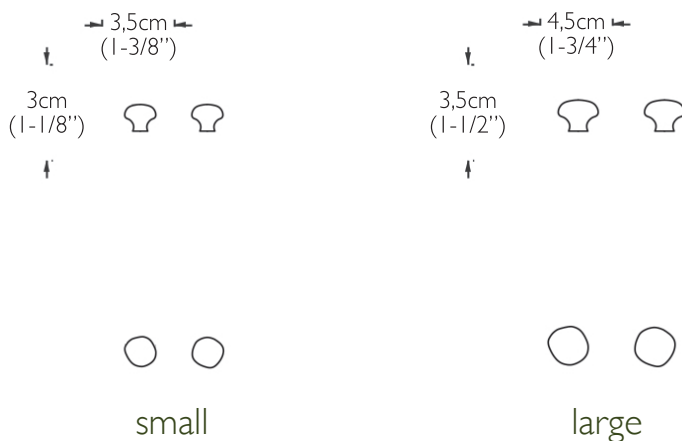

patinated silver
patinated bronze
polished bronze

dimensions: small 30mm h x 35mm diam (1-1/8" h x 1-3/8" diam)
large 35mm h x 45mm diam (1-1/2" h x 1-3/4" diam)

installation: supplied with 25mm (1") m4 screw
suitable for one-side application only