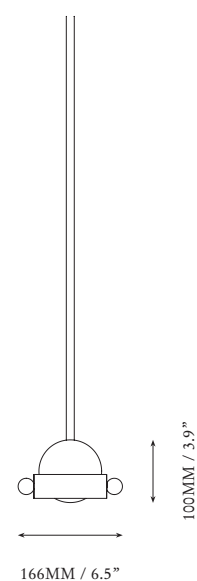

An alignment of quartz spheres, unified and suspended in a linear ring of solid brass.

Ouranos II Small finished in Aged Brass.

OURANOS II

(SMALL)

SPECIFICATIONS	OPTIONS	ADDITIONAL INFORMATION	WARRANTY
<p>ORDERING CODE OUR.2.S</p> <p>LAMP 24V LED WW 2700K</p> <p>LUMENS 1781 LM</p> <p>VOLTAGE 24V DC</p> <p>WATTS 33 W</p> <p>WEIGHT Approx. 15kg (not including canopy)</p> <p>INCLUSIONS 7 Quartz crystal spheres Power Supply Unit x 60W</p> <p>EXCLUSIONS User Interface, Dimmer Unit</p>	<p>FINISHES AB Aged Brass BB Brushed Brass DB Dark Bronze MP Mottled Patina VER Verdigris</p> <p>STONE CQ Clear Quartz</p> <p>SUSPENSION Vertical Rod</p> <p>CANOPY 2xD-125-SM* Dome Surface 2xR-125-FM* Round 125 Flush 2xR-300-FM† Round 300 Flush 2xR-125-SM* Round 125 Surface 2xR-300-SM† Round 300 Surface * Remote Power Supply † Integral Power Supply <i>Refer to canopy specification guide</i></p>	<ul style="list-style-type: none"> • Ouranos II is a solid fixture that will require very little maintenance over the years. If your Ouranos II is treated with care, it will shine brightly for many years to come. • Quartz is a mineral formed by the Earth. Each crystal piece will be unique due to natural variation of tone and clarity. • Contact us for custom variations. • Installation should only be undertaken by a qualified professional. 	<ul style="list-style-type: none"> • 5 Years Fixture • 5 Years Power Supply Unit • 5 Years LED
<p style="text-align: center;">Fig 1. – Front view</p>		<p style="text-align: center;">Fig 2. – Side view</p>	

1846MM / 72.7"

MIN DROP
300MM / 11.8"
100MM / 3.9"

166MM / 6.5"