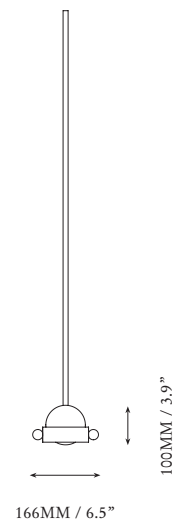

OURANOS II

(MEDIUM)

SPECIFICATIONS	OPTIONS	ADDITIONAL INFORMATION	WARRANTY
ORDERING CODE OUR.2.M LAMP 24V LED WW 2700K LUMENS 2900 LM VOLTAGE 24V DC WATTS 53 W WEIGHT Approx. 25kg <i>(not including canopy)</i> INCLUSIONS 12 Quartz crystal spheres Power Supply Unit x 60W EXCLUSIONS User Interface, Dimmer Unit	FINISHES AB Aged Brass BB Brushed Brass DB Dark Bronze MP Mottled Patina VER Verdigris STONE CQ Clear Quartz SUSPENSION Vertical Rod CANOPY 3xD-125-SM* Dome Surface 3xR-125-FM* Round 125 Flush 3xR-300-FM† Round 300 Flush 3xR-125-SM* Round 125 Surface 3xR-300-SM† Round 300 Surface * Remote Power Supply † Integral Power Supply <i>Refer to canopy specification guide</i>	- Ouranos II is a solid fixture that will require very little maintenance over the years. If your Ouranos II is treated with care, it will shine brightly for many years to come. - Quartz is a mineral formed by the Earth. Each crystal piece will be unique due to natural variation of tone and clarity. - Contact us for custom variations. - Installation should only be undertaken by a qualified professional.	5 Years Fixture 5 Years Power Supply Unit 5 Years LED
		<i>Fig 1. – Front view</i>	<i>Fig 2. – Side view</i>