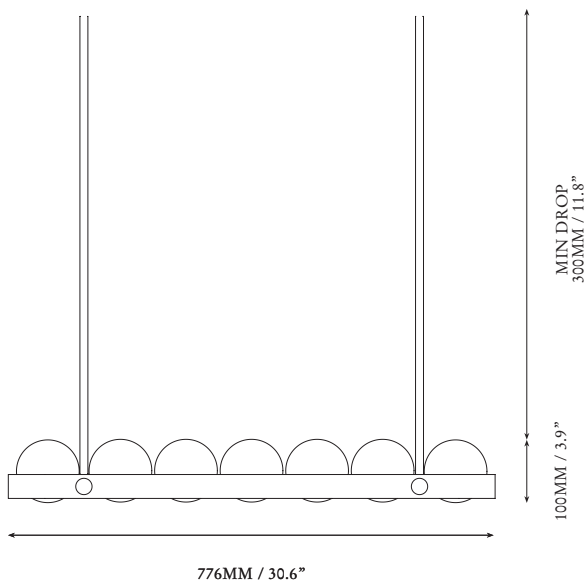

An alignment of quartz spheres, unified and suspended in a linear ring of solid brass.

Ouranos II Small finished in Aged Brass.

OURANOS II

(SMALL)

SPECIFICATIONS	OPTIONS	ADDITIONAL INFORMATION	WARRANTY
<p>ORDERING CODE OUR.2.S</p> <p>LAMP 24V LED WW 2700K</p> <p>LUMENS 1781 LM</p> <p>VOLTAGE 24V DC</p> <p>WATTS 33 W</p> <p>WEIGHT Approx. 15kg (not including canopy)</p> <p>INCLUSIONS 7 Quartz crystal spheres Power Supply Unit x 60W</p> <p>EXCLUSIONS User Interface, Dimmer Unit</p>	<p>FINISHES AB Aged Brass BB Brushed Brass DB Dark Bronze MP Mottled Patina VER Verdigris</p> <p>STONE CQ Clear Quartz</p> <p>SUSPENSION Vertical Rod</p> <p>CANOPY 2xD-125-SM* Dome Surface 2xR-125-FM* Round 125 Flush 2xR-300-FM† Round 300 Flush 2xR-125-SM* Round 125 Surface 2xR-300-SM† Round 300 Surface * Remote Power Supply † Integral Power Supply <i>Refer to canopy specification guide</i></p>	<ul style="list-style-type: none"> • Ouranos II is a solid fixture that will require very little maintenance over the years. If your Ouranos II is treated with care, it will shine brightly for many years to come. • Quartz is a mineral formed by the Earth. Each crystal piece will be unique due to natural variation of tone and clarity. • Contact us for custom variations. • Installation should only be undertaken by a qualified professional. 	<ul style="list-style-type: none"> • 5 Years Fixture • 5 Years Power Supply Unit • 5 Years LED
<p style="text-align: center;">Fig 1. – Front view</p>		<p style="text-align: center;">Fig 2. – Side view</p>	

1846MM / 72.7"

MIN DROP
300MM / 11.8"
100MM / 3.9"

166MM / 6.5"