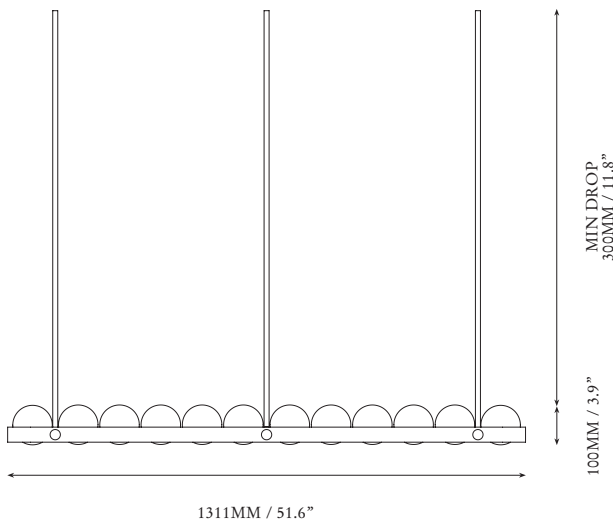

OURANOS II

(MEDIUM)

SPECIFICATIONS	OPTIONS	ADDITIONAL INFORMATION	WARRANTY
ORDERING CODE OUR.2.M LAMP 24V LED WW 2700K LUMENS 2900 LM VOLTAGE 24V DC WATTS 53 W WEIGHT Approx. 25kg <i>(not including canopy)</i> INCLUSIONS 12 Quartz crystal spheres Power Supply Unit x 60W EXCLUSIONS User Interface, Dimmer Unit	FINISHES AB Aged Brass BB Brushed Brass DB Dark Bronze MP Mottled Patina VER Verdigris STONE CQ Clear Quartz SUSPENSION Vertical Rod CANOPY 3xD-125-SM* Dome Surface 3xR-125-FM* Round 125 Flush 3xR-300-FM† Round 300 Flush 3xR-125-SM* Round 125 Surface 3xR-300-SM† Round 300 Surface * Remote Power Supply † Integral Power Supply <i>Refer to canopy specification guide</i>	- Ouranos II is a solid fixture that will require very little maintenance over the years. If your Ouranos II is treated with care, it will shine brightly for many years to come. - Quartz is a mineral formed by the Earth. Each crystal piece will be unique due to natural variation of tone and clarity. - Contact us for custom variations. - Installation should only be undertaken by a qualified professional.	5 Years Fixture 5 Years Power Supply Unit 5 Years LED
		<i>Fig 1. – Front view</i>	<i>Fig 2. – Side view</i>