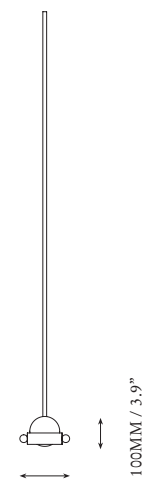

OURANOS II

(MEDIUM)

SPECIFICATIONS	OPTIONS	ADDITIONAL INFORMATION	WARRANTY
<p>ORDERING CODE OUR.2.M</p> <p>LAMP 24V LED WW 2700K</p> <p>LUMENS 2900 LM</p> <p>VOLTAGE 24V DC</p> <p>WATTS 53 W</p> <p>WEIGHT Approx. 25kg <i>(not including canopy)</i></p> <p>INCLUSIONS 12 Quartz crystal spheres Power Supply Unit x 60W</p> <p>EXCLUSIONS User Interface, Dimmer Unit</p>	<p>FINISHES AB Aged Brass BB Brushed Brass DB Dark Bronze MP Mottled Patina VER Verdigris</p> <p>STONE CQ Clear Quartz</p> <p>SUSPENSION Vertical Rod</p> <p>CANOPY 3xD-125-SM* Dome Surface 3xR-125-FM* Round 125 Flush 3xR-300-FM† Round 300 Flush 3xR-125-SM* Round 125 Surface 3xR-300-SM† Round 300 Surface * Remote Power Supply † Integral Power Supply <i>Refer to canopy specification guide</i></p>	<ul style="list-style-type: none"> Ouranos II is a solid fixture that will require very little maintenance over the years. If your Ouranos II is treated with care, it will shine brightly for many years to come. Quartz is a mineral formed by the Earth. Each crystal piece will be unique due to natural variation of tone and clarity. Contact us for custom variations. Installation should only be undertaken by a qualified professional. 	<ul style="list-style-type: none"> 5 Years Fixture 5 Years Power Supply Unit 5 Years LED
		<p><i>Fig 1. – Front view</i></p>	<p><i>Fig 2. – Side view</i></p>

1846MM / 72.7"

MIN DROP
300MM / 11.8"
100MM / 3.9"

166MM / 6.5"