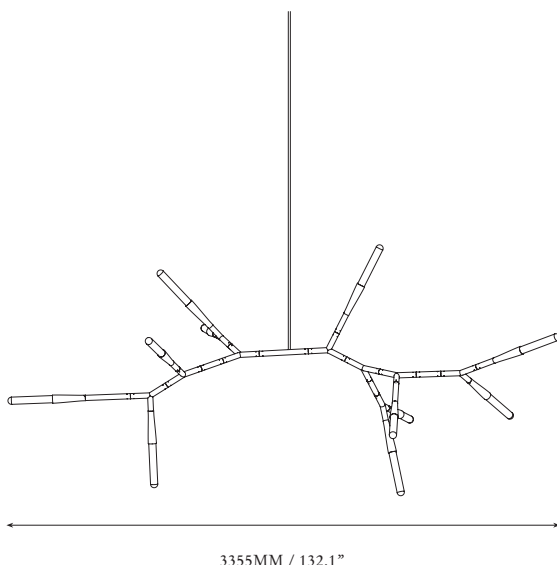

2630MM / 103.5"

1385MM / 54.5"

1300MM / 51.2"

MIN. DROP  
300MM / 11.8"

2915MM / 114.8"

1615MM / 63.6"

1445MM / 56.9"

MIN DROP  
300MM / 11.8"

1615MM / 63.6"

3355MM / 132.1"

1520MM / 59.8"

1885MM / 74.1"

MIN DROP  
300MM / 11.8"