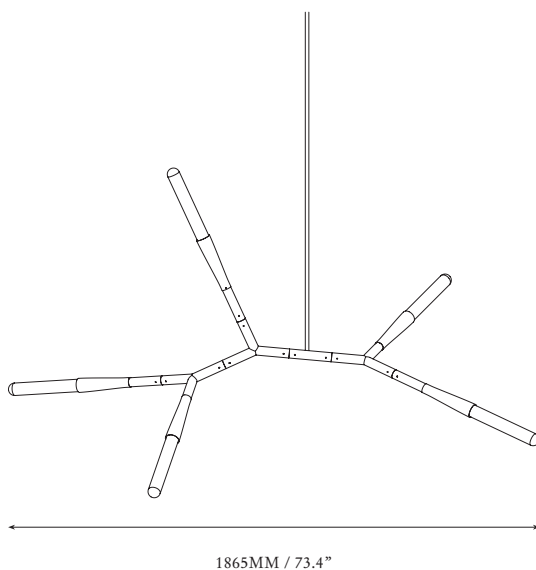

# PHASMIDA

(5H)

SPECIFICATIONS	OPTIONS	ADDITIONAL INFORMATION	WARRANTY
<p><b>ORDERING CODE</b> PHA.5.H</p> <p><b>LAMP</b> T.T.110* G9 110V LED 3.2W 2700K T.T.240* G9 240V LED 3.2W 2700K BAN.110† E26 110V LED 4W 2200K BAN.240† E27 240V LED 4W 2200K *Frosted Test Tube lamp cover †Banana Globe</p> <p><b>LUMENS (E26-27 / G9)</b> 1350 / 1600 LM</p> <p><b>VOLTAGE</b> 110 / 240 V</p> <p><b>WATTS (E26-27 / G9)</b> 16 / 20 W</p> <p><b>WEIGHT</b> Approx. 7kg (not including canopy)</p> <p><b>EXCLUSIONS</b> User Interface, Dimmer Unit</p>	<p><b>FINISHES</b> AB Aged Brass HRB Hand Rubbed Brass DB Dark Bronze MP Mottled Patina VER Verdigris PB Polished Brass CP Copper SN Satin Nickel 24K 24K Gold</p> <p><b>SUSPENSION</b> Vertical Rod</p> <p><b>CANOPY</b> R-80-FM Round 80 Flush R-125-FM Round 125 Flush R-125-SM Round 125 Surface <i>Refer to canopy specification guide</i></p>	<ul style="list-style-type: none"> <li>Phasmida is a solid fixture that will require very little maintenance over the years. If your Phasmida is treated with care, it will shine brightly for many years to come.</li> <li>Contact us for custom variations.</li> <li>Installation should only be undertaken by a qualified professional.</li> </ul>	<ul style="list-style-type: none"> <li>5 Years Fixture</li> <li>2 Years Lamping</li> </ul>
		<p><i>Fig 1. – Front view</i></p>	<p><i>Fig 2. – Side view</i></p>

2630MM / 103.5"

1385MM / 54.5"

1300MM / 51.2"

MIN. DROP  
300MM / 11.8"

2915MM / 114.8"

1615MM / 63.6"

1445MM / 56.9"

MIN DROP  
300MM / 11.8"

1615MM / 63.6"

3355MM / 132.1"

1520MM / 59.8"

1885MM / 74.1"

MIN DROP  
300MM / 11.8"