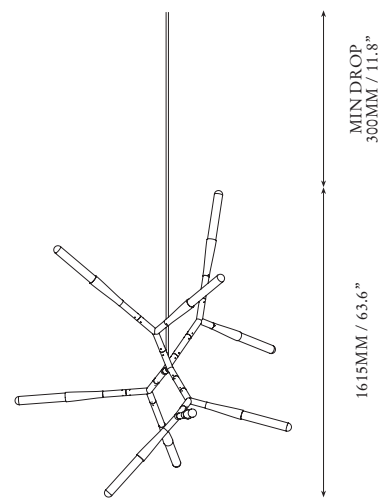

2630MM / 103.5"

1385MM / 54.5"

1300MM / 51.2"

MIN. DROP  
300MM / 11.8"

# PHASMIDA

(9H)

SPECIFICATIONS	OPTIONS	ADDITIONAL INFORMATION	WARRANTY
<p><b>ORDERING CODE</b> PHA.H.9</p> <p><b>LAMP</b> T.T.110* G9 110V LED 3.2W 2700K T.T.240* G9 240V LED 3.2W 2700K BAN.110† E26 110V LED 4W 2200K BAN.240† E27 240V LED 4W 2200K *Frosted Test Tube lamp cover †Banana Globe</p> <p><b>LUMENS (E26-27 / G9)</b> 2430 / 2880 LM</p> <p><b>VOLTAGE</b> 110 / 240 V</p> <p><b>WATTS (E26-27 / G9)</b> 28.8 / 36 W</p> <p><b>WEIGHT</b> Approx. 11kg (not including canopy)</p> <p><b>EXCLUSIONS</b> User Interface, Dimmer Unit</p> <div data-bbox="129 1261 320 1305"> </div>	<p><b>FINISHES</b> AB Aged Brass HRB Hand Rubbed Brass DB Dark Bronze MP Mottled Patina VER Verdigris PB Polished Brass CP Copper SN Satin Nickel 24K 24K Gold</p> <p><b>SUSPENSION</b> Vertical Rod</p> <p><b>CANOPY</b> R-80-FM Round 80 Flush R-125-FM Round 125 Flush R-125-SM Round 125 Surface <i>Refer to canopy specification guide</i></p>	<ul style="list-style-type: none"> <li>Phasmida is a solid fixture that will require very little maintenance over the years. If your Phasmida is treated with care, it will shine brightly for many years to come.</li> <li>Contact us for custom variations.</li> <li>Installation should only be undertaken by a qualified professional.</li> </ul>	<ul style="list-style-type: none"> <li>5 Years Fixture</li> <li>2 Years Lamping</li> </ul>
<p>Fig 1. – Front view</p>	<p>Fig 2. – Side view</p>		

2915MM / 114.8"

1615MM / 63.6"

1445MM / 56.9"

MIN DROP  
300MM / 11.8"

1615MM / 63.6"

3355MM / 132.1"

1520MM / 59.8"

1885MM / 74.1"

MIN DROP  
300MM / 11.8"