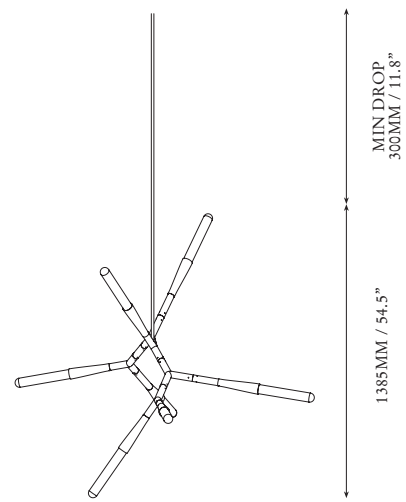

1300MM / 51.2"

MIN. DROP
300MM / 11.8"