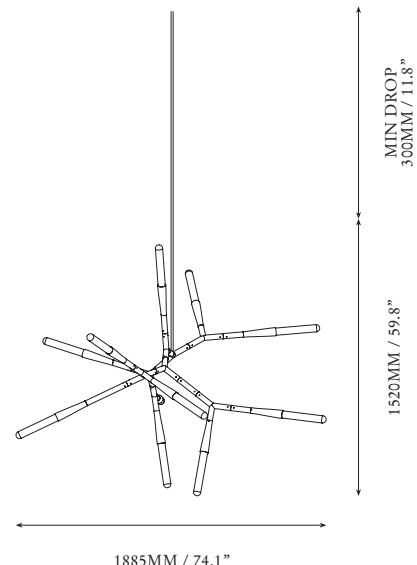

2630MM / 103.5"

1385MM / 54.5"

1300MM / 51.2"

MIN. DROP  
300MM / 11.8"

2915MM / 114.8"

1615MM / 63.6"

1445MM / 56.9"

MIN DROP  
300MM / 11.8"

1615MM / 63.6"

## (11H)

SPECIFICATIONS	OPTIONS	ADDITIONAL INFORMATION	WARRANTY
<p><b>ORDERING CODE</b> PHA.H.11</p> <p><b>LAMP</b> T.T.110* G9 110V LED 3.2W 2700K T.T.240* G9 240V LED 3.2W 2700K BAN.110† E26 110V LED 4W 2200K BAN.240† E27 240V LED 4W 2200K *Frosted Test Tube lamp cover †Banana Globe</p> <p><b>LUMENS (E26-27 / G9)</b> 2970 / 3520 LM</p> <p><b>VOLTAGE</b> 110 / 240 V</p> <p><b>WATTS (E26-27 / G9)</b> 35.2 / 44 W</p> <p><b>WEIGHT</b> Approx. 13kg (not including canopy)</p> <p><b>EXCLUSIONS</b> User Interface, Dimmer Unit</p>	<p><b>FINISHES</b> AB Aged Brass HRB Hand Rubbed Brass DB Dark Bronze MP Mottled Patina VER Verdigris PB Polished Brass CP Copper SN Satin Nickel 24K 24K Gold</p> <p><b>SUSPENSION</b> Vertical Rod</p> <p><b>CANOPY</b> R-80-FM Round 80 Flush R-125-FM Round 125 Flush R-125-SM Round 125 Surface <i>Refer to canopy specification guide</i></p>	<ul style="list-style-type: none"> <li>Phasmida is a solid fixture that will require very little maintenance over the years. If your Phasmida is treated with care, it will shine brightly for many years to come.</li> <li>Contact us for custom variations.</li> <li>Installation should only be undertaken by a qualified professional.</li> </ul>	<ul style="list-style-type: none"> <li>5 Years Fixture</li> <li>2 Years Lamping</li> </ul>
		<p><i>Fig 1. – Front view</i></p>	<p><i>Fig 2. – Side view</i></p>

3355MM / 132.1"

1520MM / 59.8"

1885MM / 74.1"

MIN DROP  
300MM / 11.8"