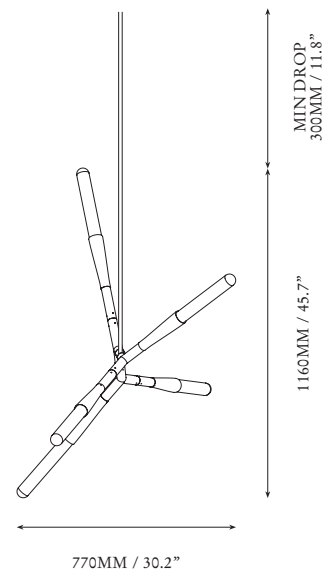

# PHASMIDA

(5H)

SPECIFICATIONS	OPTIONS	ADDITIONAL INFORMATION	WARRANTY
<p><b>ORDERING CODE</b> PHA.5.H</p> <p><b>LAMP</b> T.T.110* G9 110V LED 3.2W 2700K T.T.240* G9 240V LED 3.2W 2700K BAN.110† E26 110V LED 4W 2200K BAN.240† E27 240V LED 4W 2200K *Frosted Test Tube lamp cover †Banana Globe</p> <p><b>LUMENS (E26-27 / G9)</b> 1350 / 1600 LM</p> <p><b>VOLTAGE</b> 110 / 240 V</p> <p><b>WATTS (E26-27 / G9)</b> 16 / 20 W</p> <p><b>WEIGHT</b> Approx. 7kg (not including canopy)</p> <p><b>EXCLUSIONS</b> User Interface, Dimmer Unit</p>	<p><b>FINISHES</b> AB Aged Brass HRB Hand Rubbed Brass DB Dark Bronze MP Mottled Patina VER Verdigris PB Polished Brass CP Copper SN Satin Nickel 24K 24K Gold</p> <p><b>SUSPENSION</b> Vertical Rod</p> <p><b>CANOPY</b> R-80-FM Round 80 Flush R-125-FM Round 125 Flush R-125-SM Round 125 Surface <i>Refer to canopy specification guide</i></p>	<ul style="list-style-type: none"> <li>Phasmida is a solid fixture that will require very little maintenance over the years. If your Phasmida is treated with care, it will shine brightly for many years to come.</li> <li>Contact us for custom variations.</li> <li>Installation should only be undertaken by a qualified professional.</li> </ul>	<ul style="list-style-type: none"> <li>5 Years Fixture</li> <li>2 Years Lamping</li> </ul>
		<p><i>Fig 1. – Front view</i></p>	<p><i>Fig 2. – Side view</i></p>

2630MM / 103.5"

1385MM / 54.5"

1300MM / 51.2"

MIN. DROP  
300MM / 11.8"

2915MM / 114.8"

1615MM / 63.6"

1445MM / 56.9"

MIN DROP  
300MM / 11.8"

1615MM / 63.6"

3355MM / 132.1"

1520MM / 59.8"

1885MM / 74.1"

MIN DROP  
300MM / 11.8"