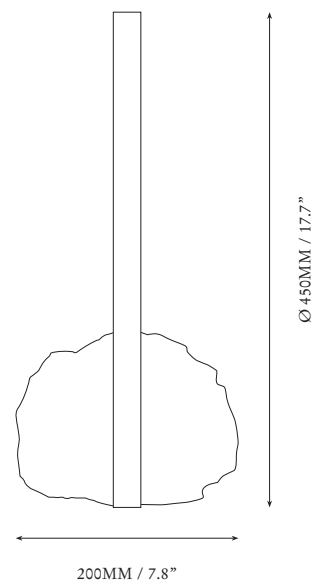

PORTAL TABLE LAMP

(QUARTZ BASE 450)

| SPECIFICATIONS | OPTIONS | ADDITIONAL INFORMATION | WARRANTY |
|---|--|--|---|
| <p>ORDERING CODE POR.TL.450.QB</p> <p>LAMP 24V LED WW 2700K</p> <p>LUMENS 2183 LM</p> <p>VOLTAGE 24V DC</p> <p>WATTS 27 W</p> <p>WEIGHT Approx. 10kg</p> <p>INCLUSIONS Bullion Box with integrated Power Supply Unit and Dimmer Unit</p> | <p>QUARTZ CQ Clear Quartz RQ Rose Quartz SQ Smoky Quartz</p> <p>FINISHES AB Aged Brass BB Brushed Brass HRB Hand Rubbed Brass DB Dark Bronze MP Mottled Patina VER Verdigris</p> | <ul style="list-style-type: none"> • Portal Table Lamp is a solid fixture that will require very little maintenance over the years. If your Portal Table Lamp is treated with care, it will shine brightly for many years to come. • Quartz is a mineral formed by the Earth. Each crystal piece will be unique due to natural variation of size, shape, colour and clarity. • Contact us for custom variations. • Installation should only be undertaken by a qualified professional. | <ul style="list-style-type: none"> • 5 Years Fixture • 5 Years Power Supply Unit • 5 Years LED |
| <p style="text-align: center;"><i>Fig 1. – Front view</i></p> | | <p style="text-align: center;"><i>Fig 2. –Side view</i></p> | |