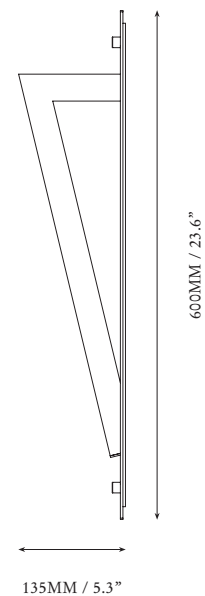

# PYTHAGORAS SINGLE

(600)

SPECIFICATIONS	OPTIONS	ADDITIONAL INFORMATION	WARRANTY
<p><b>ORDERING CODE</b> PYT.S.600</p> <p><b>LAMP</b> 24V LED WW 2700K</p> <p><b>LUMENS</b> 845 LM</p> <p><b>VOLTAGE</b> 24V DC</p> <p><b>WATTS</b> 10 W</p> <p><b>WEIGHT</b> Approx. 5kg</p> <p><b>INCLUSIONS</b> Power Supply Unit x 60W</p> <p><b>EXCLUSIONS</b> User Interface, Dimmer Unit</p> <div data-bbox="129 1261 320 1305"> </div>	<p><b>FINISHES</b></p> <p>AB Aged Brass</p> <p>BB Brushed Brass</p> <p>HRB Hand Rubbed Brass</p> <p>DB Dark Bronze</p> <p>MP Mottled Patina</p> <p>VER Verdigris</p> <p>PB Polished Brass</p>	<ul style="list-style-type: none"> <li>Pythagoras Single is a solid fixture that will require very little maintenance over the years. If your Pythagoras Single is treated with care, it will shine brightly for many years to come</li> <li>Contact us for custom variations.</li> <li>Installation should only be undertaken by a qualified professional.</li> </ul>	<ul style="list-style-type: none"> <li>5 Years Fixture</li> <li>5 Years Power Supply Unit</li> <li>5 Years LED</li> </ul>
<p><i>Fig 1. – Front view</i></p>		<p><i>Fig 2. – Side view</i></p>	