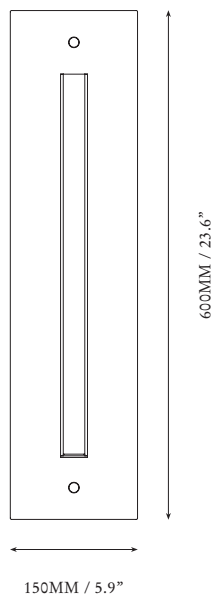

# PYTHAGORAS SINGLE

(600)

SPECIFICATIONS	OPTIONS	ADDITIONAL INFORMATION	WARRANTY
<p><b>ORDERING CODE</b> PYT.S.600</p> <p><b>LAMP</b> 24V LED WW 2700K</p> <p><b>LUMENS</b> 845 LM</p> <p><b>VOLTAGE</b> 24V DC</p> <p><b>WATTS</b> 10 W</p> <p><b>WEIGHT</b> Approx. 5kg</p> <p><b>INCLUSIONS</b> Power Supply Unit x 60W</p> <p><b>EXCLUSIONS</b> User Interface, Dimmer Unit</p> <div data-bbox="129 1261 320 1305"> </div>	<p><b>FINISHES</b></p> <p>AB Aged Brass</p> <p>BB Brushed Brass</p> <p>HRB Hand Rubbed Brass</p> <p>DB Dark Bronze</p> <p>MP Mottled Patina</p> <p>VER Verdigris</p> <p>PB Polished Brass</p>	<ul style="list-style-type: none"> <li>Pythagoras Single is a solid fixture that will require very little maintenance over the years. If your Pythagoras Single is treated with care, it will shine brightly for many years to come</li> <li>Contact us for custom variations.</li> <li>Installation should only be undertaken by a qualified professional.</li> </ul>	<ul style="list-style-type: none"> <li>5 Years Fixture</li> <li>5 Years Power Supply Unit</li> <li>5 Years LED</li> </ul>
<p><i>Fig 1. – Front view</i></p>		<p><i>Fig 2. – Side view</i></p>	