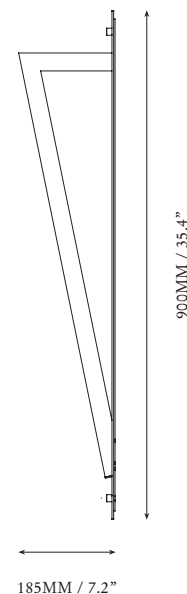

PYTHAGORAS SINGLE

(900)

SPECIFICATIONS	OPTIONS	ADDITIONAL INFORMATION	WARRANTY
ORDERING CODE PYTS.900 LAMP 24V LED WW 2700K LUMENS 1384 LM VOLTAGE 24V DC WATTS 17 W WEIGHT Approx. 6kg INCLUSIONS Power Supply Unit x 60W EXCLUSIONS User Interface, Dimmer Unit	FINISHES AB Aged Brass BB Brushed Brass HRB Hand Rubbed Brass DB Dark Bronze MP Mottled Patina VER Verdigris PB Polished Brass	- Pythagoras Single is a solid fixture that will require very little maintenance over the years. If your Pythagoras Single is treated with care, it will shine brightly for many years to come - Contact us for custom variations. - Installation should only be undertaken by a qualified professional.	5 Years Fixture 5 Years Power Supply Unit 5 Years LED
<i>Fig 1. – Front view</i>		<i>Fig 2. – Side view</i>