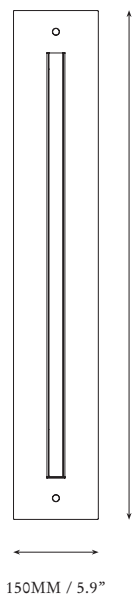

PYTHAGORAS SINGLE

(900)

SPECIFICATIONS	OPTIONS	ADDITIONAL INFORMATION	WARRANTY
ORDERING CODE PYTS.900 LAMP 24V LED WW 2700K LUMENS 1384 LM VOLTAGE 24V DC WATTS 17 W WEIGHT Approx. 6kg INCLUSIONS Power Supply Unit x 60W EXCLUSIONS User Interface, Dimmer Unit	FINISHES AB Aged Brass BB Brushed Brass HRB Hand Rubbed Brass DB Dark Bronze MP Mottled Patina VER Verdigris PB Polished Brass	- Pythagoras Single is a solid fixture that will require very little maintenance over the years. If your Pythagoras Single is treated with care, it will shine brightly for many years to come - Contact us for custom variations. - Installation should only be undertaken by a qualified professional.	5 Years Fixture 5 Years Power Supply Unit 5 Years LED
<i>Fig 1. – Front view</i>		<i>Fig 2. – Side view</i>