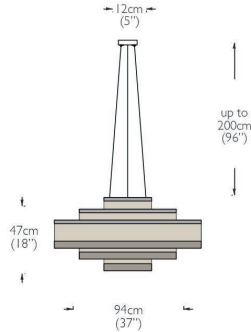

OCHRE

- 94cm: canopy size - 12cm diam (5" diam)  
94cm diam x 47cm h (38" diam x 18" h)
- light source: 3x E27 golf ball(EU/UK), E26 (USA) bulbs, screw fitting bulb not supplied, max 40 watts, LED bulb recommended
- wiring: natural linen flex (EU/UK), clear plastic (USA)
- installation: 4x tension wires adjustable up to 2m (96") with light bronze ceiling canopy  
it is advisable to measure from ceiling to top of chandelier in case longer wires are required  
qualified electrician necessary for installation
- weight: approx 9kg (20lbs)

## sahara pendant 94cm

---

three concentric tiers of woven metallic fabric over stretched silk, with base diffuser

---