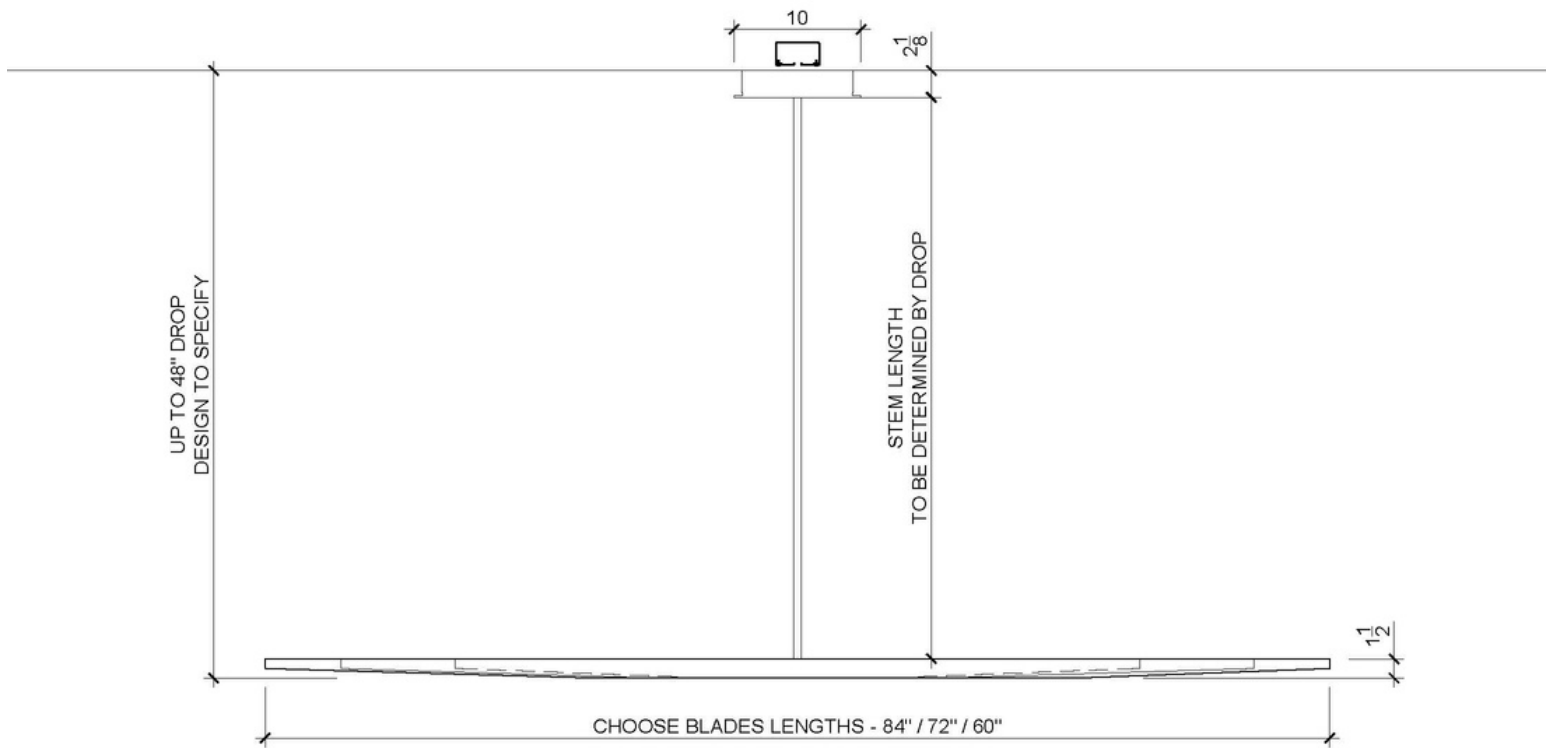

TAPER ONE

Sizes: 60" / 72" / 84"

Drop Height: 18" - 48"

Aluminum Blade Finishes: Gloss White, Matte White, Gloss Black, Matte Black
Satin Silver, Blackened Steel

Brass Blade Finishes: Brushed Brass, Patinated Brass, Oil Rubbed Bronze

111 Rhode Island Street, Suite 1 San Francisco, CA 94103 P. 415 241 9300

100 N Robertson Blvd, Los Angeles, CA 90048 P. 323 825 5880

E. info@coupdetatsf.com **COUPDETATSF.COM**

TAPER ONE

Sizes: 84" / 72" / 60"

Drop Height: 18" - 48"

Aluminum Blade Finishes: Gloss White, Matte White, Gloss Black, Matte Black
Satin Silver, Blackened Steel

Brass Blade Finishes: Brushed Brass, Patinated Brass, Oil Rubbed Bronze

Stem & Canopy Finish: Gloss White, Matte White, Gloss Black, Matte Black
Brushed Stainless Steel, Blackened Stainless Steel, Brushed Brass, Patinated Brass

Specifics: White LEDS 90+ CRI
Color Temperature: Warm 2700K or Soft 3000K

Canopy: 10" x 10" x 2" ; 30-75 lbs

750 Lumens per foot

6 Watts per foot

Dimming: ELV with optional 0-10V or TRIAC

Custom capabilities available upon request
UL Listing available upon request