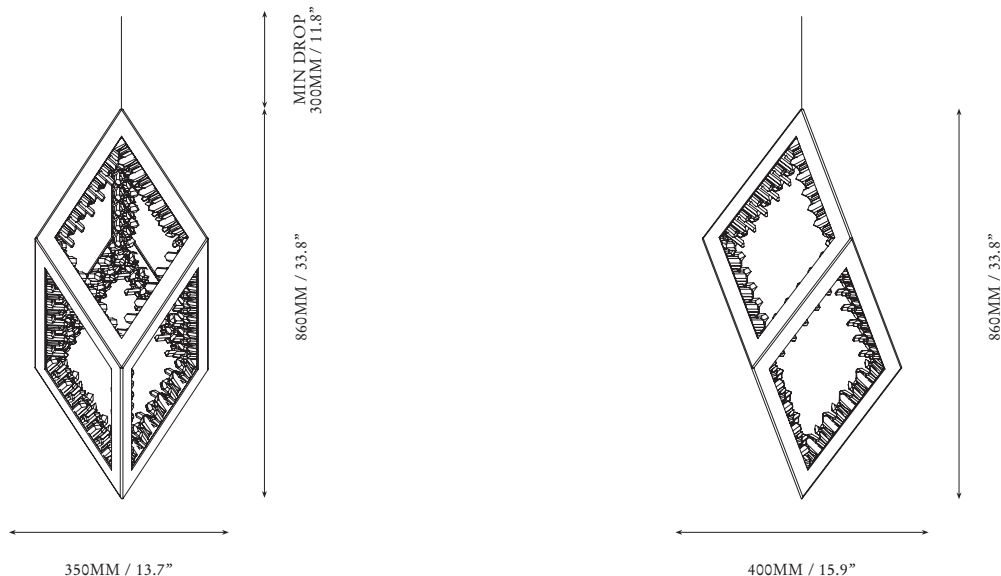

ORP

(QUARTZ SMALL)

SPECIFICATIONS	OPTIONS	ADDITIONAL INFORMATION	WARRANTY
ORDERING CODE ORP.Q.S LAMP 24V LED WW 2700K LUMENS 4833 LM VOLTAGE 24V DC WATTS 40 W WEIGHT Approx. 20kg (not including canopy) INCLUSIONS Quartz crystal Power Supply Unit x 60W EXCLUSIONS User Interface, Dimmer Unit	QUARTZ CQ Clear Quartz GQ Gradient Quartz FINISHES AB Aged Brass BB Brushed Brass HRB Hand Rubbed Brass DB Dark Bronze MP Mottled Patina PCB Powdercoat Matte Black PCW Powdercoat Matte White PB Polished Brass BSS Brushed Stainless Steel PSS Polished Stainless Steel SUSPENSION Vertical Cable CANOPY R-80-FM* Round 80 Flush R-125-FM* Round 125 Flush R-300-FM† Round 300 Flush R-125-SM* Round 125 Surface R-300-SM† Round 300 Surface * Remote Power Supply † Integral Power Supply <i>Refer to canopy specification guide</i>	• ORP is a solid fixture that will require very little maintenance over the years. If your ORP is treated with care, it will shine brightly for many years to come. • Quartz is a mineral formed by the Earth. Each crystal piece will be unique due to natural variation of size, shape, colour and clarity. • Contact us for custom variations. • Installation should only be undertaken by a qualified professional.	• 5 Years Fixture • 5 Years Power Supply Unit • 5 Years LED
Fig 1. – Front view		Fig 2. – Side view