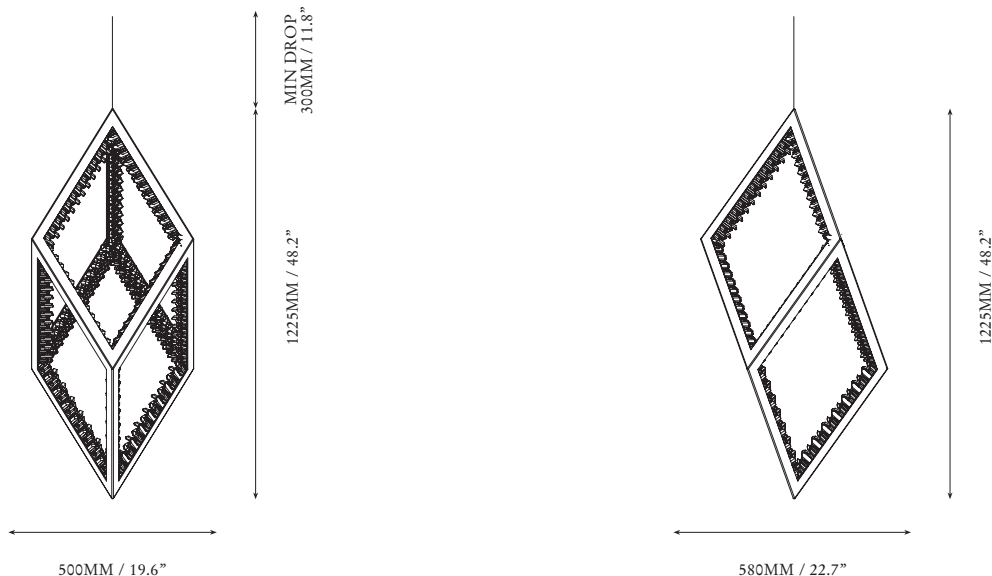

ORP

(QUARTZ MEDIUM)

SPECIFICATIONS	OPTIONS	ADDITIONAL INFORMATION	WARRANTY
ORDERING CODE ORP.Q.M LAMP 24V LED WW 2700K LUMENS 7008 LM VOLTAGE 24V DC WATTS 58 W WEIGHT Approx. 29kg (not including canopy) INCLUSIONS Quartz crystal Power Supply Unit x 100W EXCLUSIONS User Interface, Dimmer Unit	QUARTZ CQ Clear Quartz GQ Gradient Quartz FINISHES AB Aged Brass BB Brushed Brass HRB Hand Rubbed Brass DB Dark Bronze MP Mottled Patina PCB Powdercoat Matte Black PCW Powdercoat Matte White PB Polished Brass BSS Brushed Stainless Steel PSS Polished Stainless Steel SUSPENSION Vertical Cable CANOPY R-80-FM* Round 80 Flush R-125-FM* Round 125 Flush R-300-FM† Round 300 Flush R-125-SM* Round 125 Surface R-300-SM† Round 300 Surface * Remote Power Supply † Integral Power Supply <i>Refer to canopy specification guide</i>	• ORP is a solid fixture that will require very little maintenance over the years. If your ORP is treated with care, it will shine brightly for many years to come. • Quartz is a mineral formed by the Earth. Each crystal piece will be unique due to natural variation of size, shape, colour and clarity. • Contact us for custom variations. • Installation should only be undertaken by a qualified professional.	• 5 Years Fixture • 5 Years Power Supply Unit • 5 Years LED
Fig 1. – Front view		Fig 2. – Side view