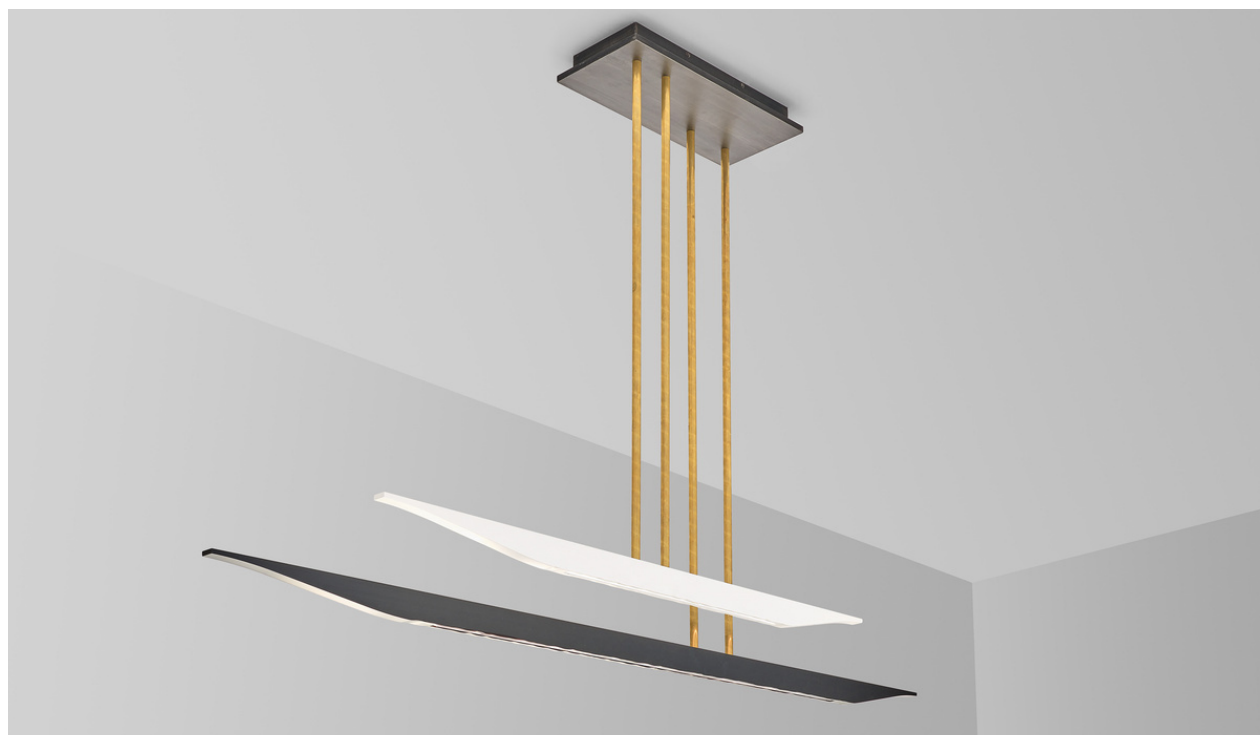

DOUGLAS
FANNING

PIROGUE TANDEM

A 48" Matte White Blade above a 72" Matte Black Blade;
Natural or Brushed Brass Stem and Matte Black Canopy
72" x 8" x 42" Drop Shown