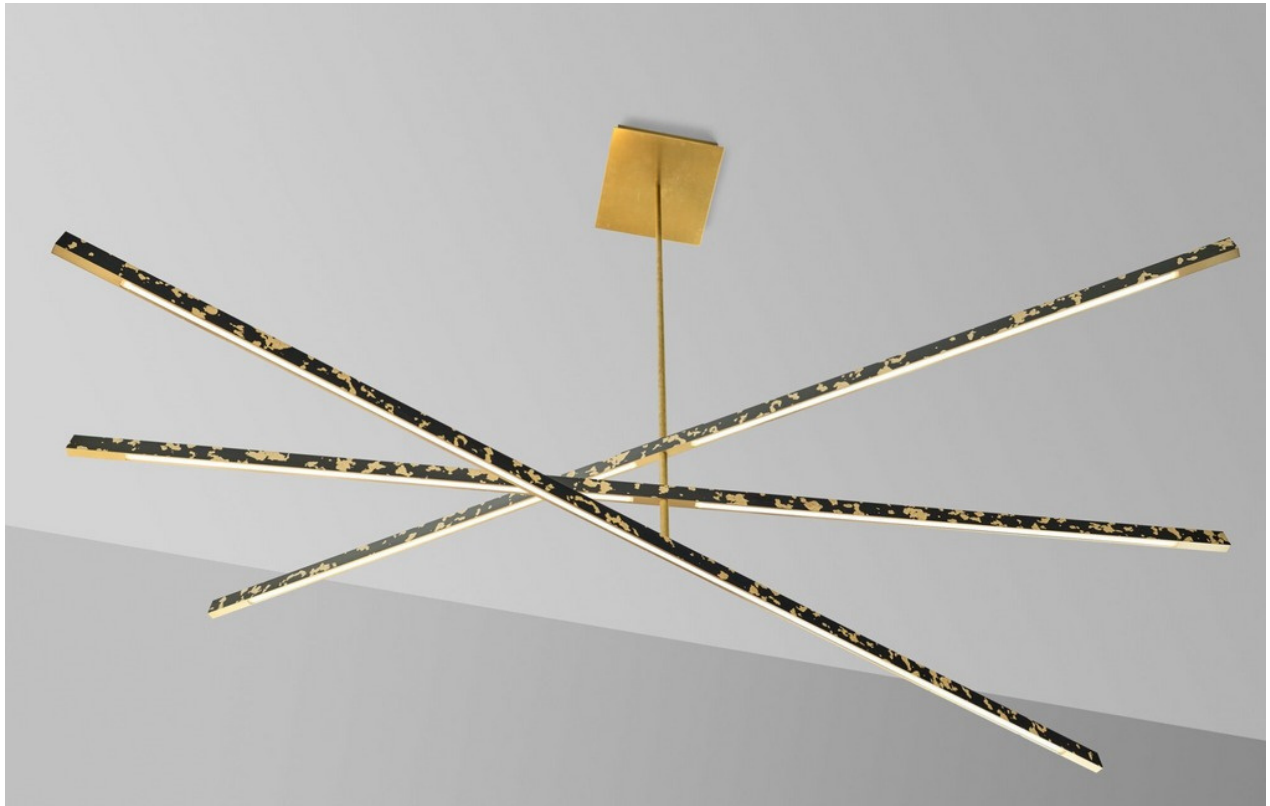

DOUGLAS  
FANNING

## TILL

Solid Brass Bars Hand Finished in a Dark Oil Rubbed Bronze with  
Polished Terraced Pattern, Polished Edges,  
Natural or Brushed Brass Canopy and Stem, LEDs  
84" x 84" x 60"