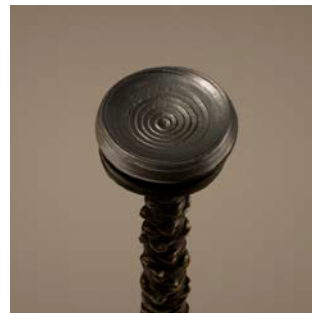

Refractory

Shown in Otter Bronze patina with Back Painted Black plate glass top

Amarra Drink Table

The Amarra Series draws from frontier saddlery and devotional handwork where cord, leather, and fiber were wrapped not only for strength, but for permanence. Each gesture is both motif and reinforcement.

The Amarra Drink Table in cast bronze with plate glass top in either sepia or back painted black.

Detail at right: shown in Otter Bronze patina with Sepia plate glass top

AMA.DT.01

Specifications

| Dimensions | in | cm |
|------------|-------|----|
| Diameter | 15 | 38 |
| Height | 21.25 | 54 |

| Weight | lb | kg |
|--------|----|----|
| | 25 | 11 |

| Materials | Finishes |
|-------------|---------------|
| Cast Bronze | Polished |
| | Natural |
| | Silver Dollar |
| | Cinder |
| | Leather |
| | Otter |