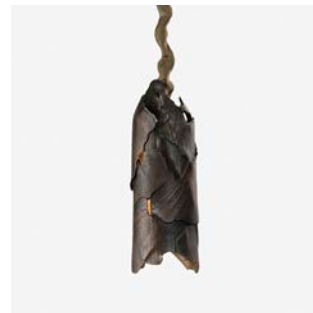

Refractory

α. CYP.HL.01

Specifications

Dimensions	in	cm
Diameter	6.25	16
Height	18	46
Canopy Diameter	7	18
Canopy Height	2.5	6

Weight	lb	kg
	31	14

Materials	Finishes
Cast Bronze	Polished
	Natural
	Silver Dollar
	Cinder
	Leather
	Otter
Jet Black	

Lamping	UL Listed
	E26 Socket
	2700K 75W equivalent
	LED dimmable bulb

Shown in Otter Bronze patina with woven volcanic basalt fiber cord

Cypher Hanging Lamp No. 1

Lost wax cast bronze pendant with sleeve of woven volcanic basalt fiber covering hanging hardware.

Cypher Hanging Lights may be commissioned with alternative textures or motifs and as sconces, wall sculpture, or other applications.

Detail at right: shown in Otter Bronze patina with woven volcanic basalt fiber cord