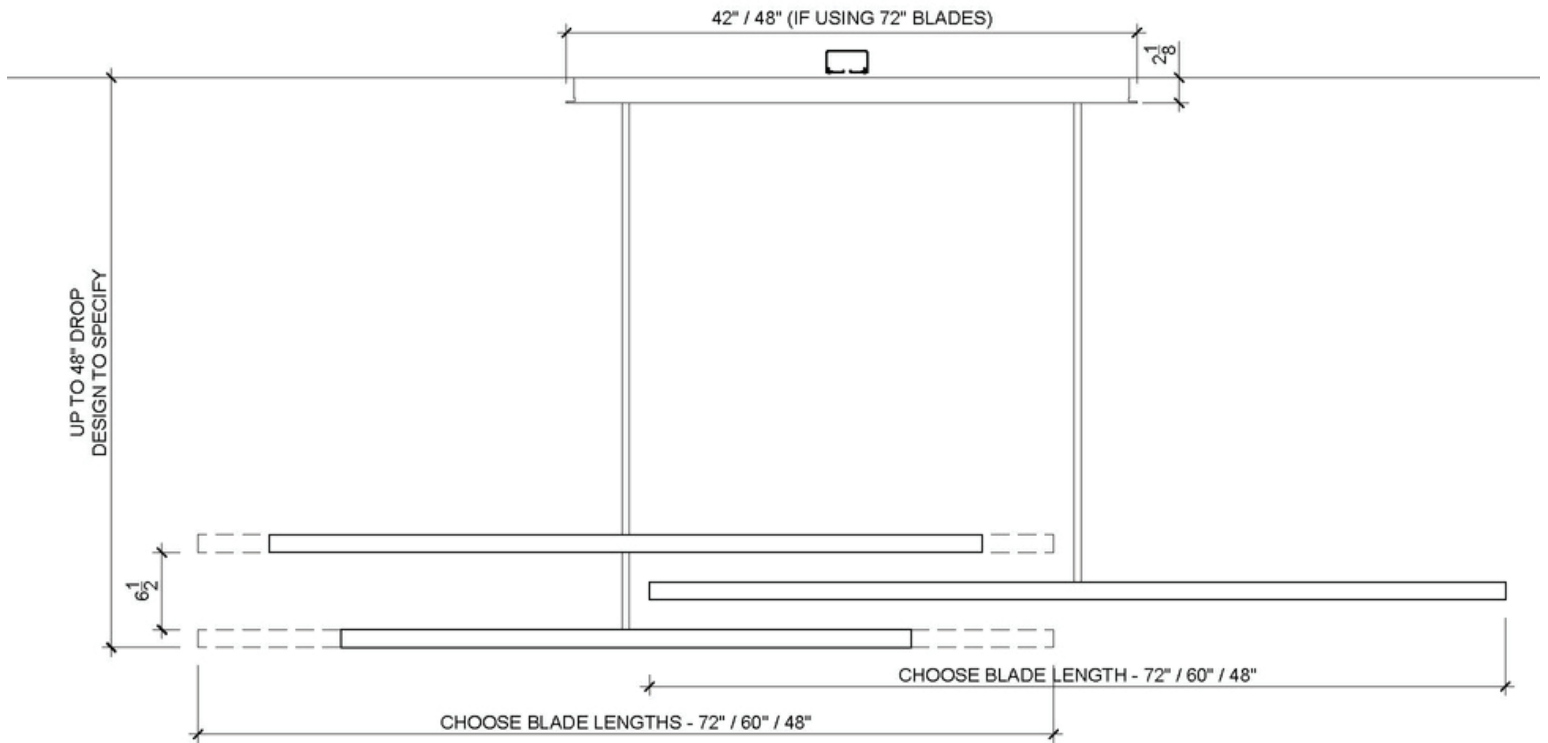

DUAL

Sizes: 48" / 60" / 72"

Drop Height: 18" - 48"

Aluminum Blade Finishes: Gloss White, Matte White, Gloss Black, Matte Black
Satin Silver, Blackened Steel

Brass Blade Finishes: Brushed Brass, Patinated Brass, Oil Rubbed Bronze

DUAL

Sizes: 72" / 60" / 48"

Drop Height: 18" - 48"

Aluminum Blade Finishes: Gloss White, Matte White, Gloss Black, Matte Black
Satin Silver, Blackened Steel

Brass Blade Finishes: Brushed Brass, Patinated Brass, Oil Rubbed Bronze

Canopy: 6" x 42" x 2" ; 50-100 lbs

750 Lumens per foot

6 Watts per foot

Dimming: ELV with optional 0-10V or TRIAC

Custom capabilities available upon request
UL Listing available upon request