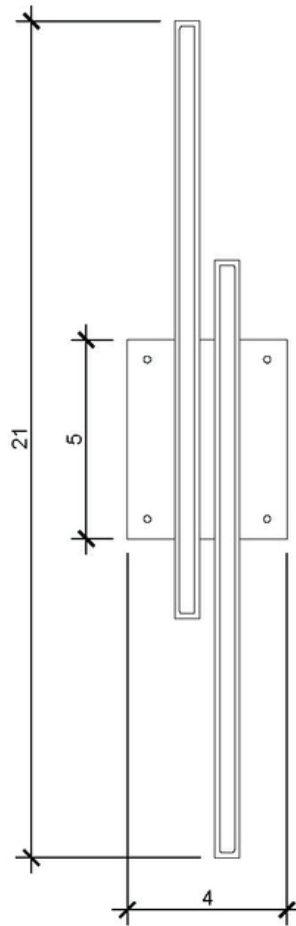

FIXED WALL DOUBLE SCONCE

Sizes: 15" Blade

Wall Projection: 10"

Aluminum Blade Finishes: Gloss White, Matte White, Gloss Black, Matte Black
Satin Silver, Blackened Steel

Brass Blade Finishes: Brushed Brass, Patinated Brass, Oil Rubbed Bronze

Specifics: White LEDS 90+ CRI
Color Temperature: Warm 2700K or Soft 3000K

750 Lumens per foot

6 Watts per foot

Dimming: ELV with optional 0-10V or TRIAC

Custom capabilities available upon request
UL Listing available upon request