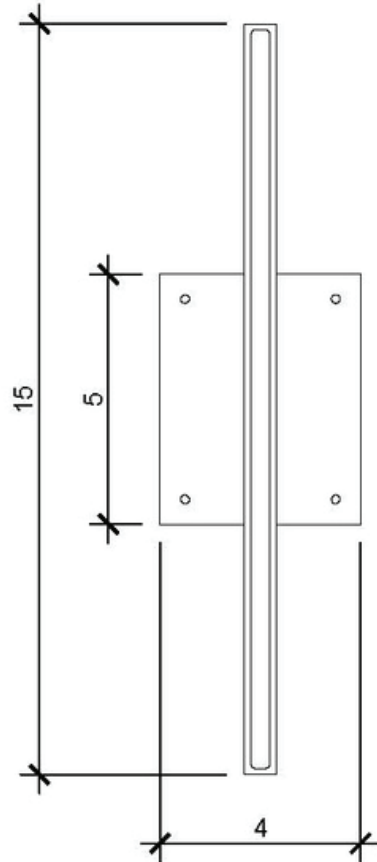

FIXED WALL SCONCE

Sizes: 15" Blade

Wall Projection: 10"

Aluminum Blade Finishes: Gloss White, Matte White, Gloss Black, Matte Black
Satin Silver, Blackened Steel

Brass Blade Finishes: Brushed Brass, Patinated Brass, Oil Rubbed Bronze

FIXED WALL SCONCE

Size: 15" Blade

Wall Projection: 10"

Aluminum Blade Finishes: Gloss White, Matte White, Gloss Black, Matte Black
Satin Silver, Blackened Steel

Brass Blade Finishes: Brushed Brass, Patinated Brass, Oil Rubbed Bronze

Specifics: White LEDS 90+ CRI

Color Temperature: Warm 2700K or Soft 3000K

750 Lumens per foot

6 Watts per foot

Dimming: ELV with optional 0-10V or TRIAC

Custom capabilities available upon request
UL Listing available upon request