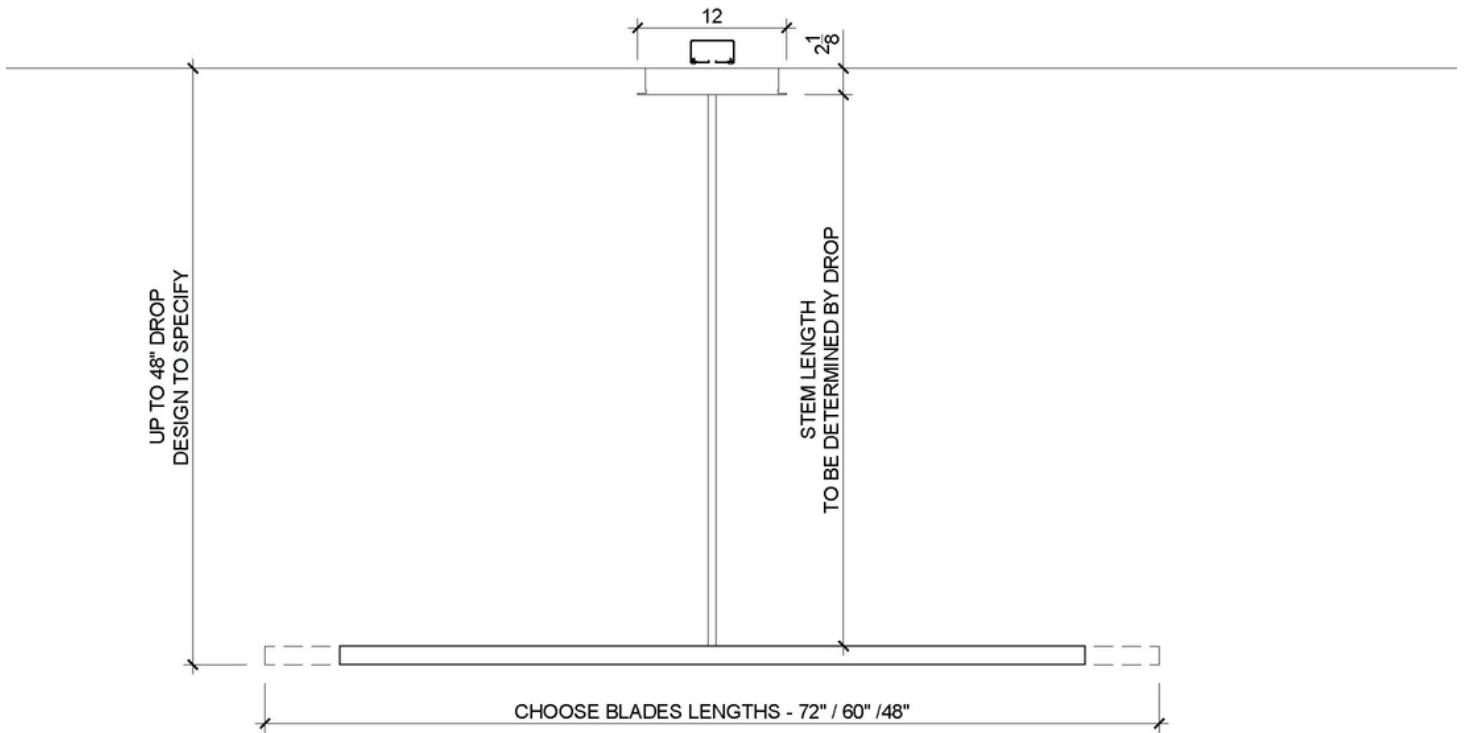

## MOBILE - SINGLE TIER

Sizes: 48" / 60" / 72"

Drop Height: 18" - 48"

Aluminum Blade Finishes: Gloss White, Matte White, Gloss Black, Matte Black  
Satin Silver, Blackened Steel

Brass Blade Finishes: Brushed Brass, Patinated Brass, Oil Rubbed Bronze

## MOBILE - SINGLE TIER

Sizes: 72" / 60" / 48"

Drop Height: 18" - 48"

Aluminum Blade Finishes: Gloss White, Matte White, Gloss Black, Matte Black  
Satin Silver, Blackened Steel

Brass Blade Finishes: Brushed Brass, Patinated Brass, Oil Rubbed Bronze

Canopy: 10" x 10" x 2" ; 20 -40 lbs

750 Lumens per foot

6 Watts per foot

Dimming: ELV with optional 0-10V or TRIAC

Custom capabilities available upon request  
UL Listing available upon request