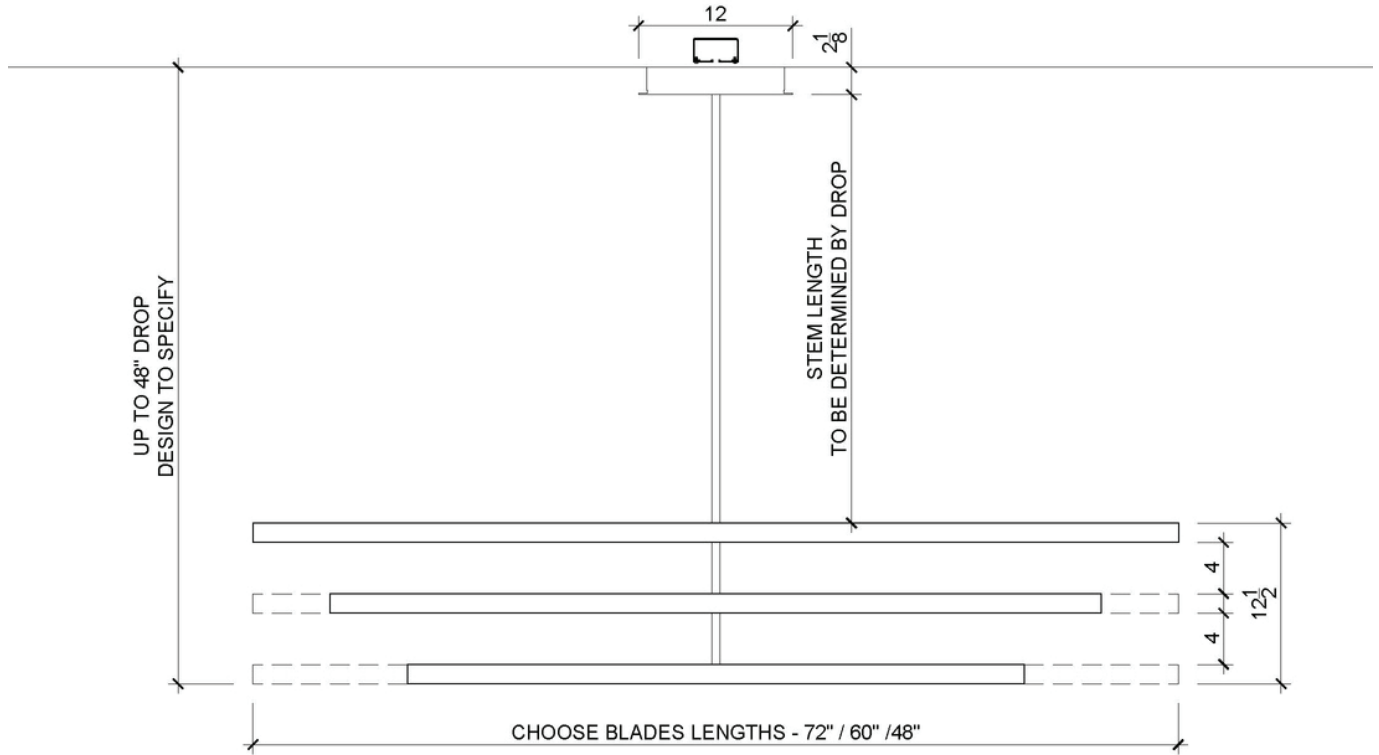

MOBILE - THREE TIER

Sizes: 48" / 60" / 72"

Drop Height: 28" - 48"

Aluminum Blade Finishes: Gloss White, Matte White, Gloss Black, Matte Black
Satin Silver, Blackened Steel

Brass Blade Finishes: Brushed Brass, Patinated Brass, Oil Rubbed Bronze

MOBILE - THREE TIER

Sizes: 72" / 60" / 48"

Drop Height: 18" - 48"

Aluminum Blade Finishes: Gloss White, Matte White, Gloss Black, Matte Black
Satin Silver, Blackened Steel

Brass Blade Finishes: Brushed Brass, Patinated Brass, Oil Rubbed Bronze

Stem & Canopy Finish: Gloss White, Matte White, Gloss Black, Matte Black
Brushed Stainless Steel, Blackened Stainless Steel, Brushed Brass, Patinated Brass

Specifics: White LEDS 90+ CRI
Color Temperature: Warm 2700K or Soft 3000K

Canopy: 12" x 12" x 2" ; 40 - 100 lbs

750 Lumens per foot

6 Watts per foot

Dimming: ELV with optional 0-10V or TRIAC

Custom capabilities available upon request
UL Listing available upon request