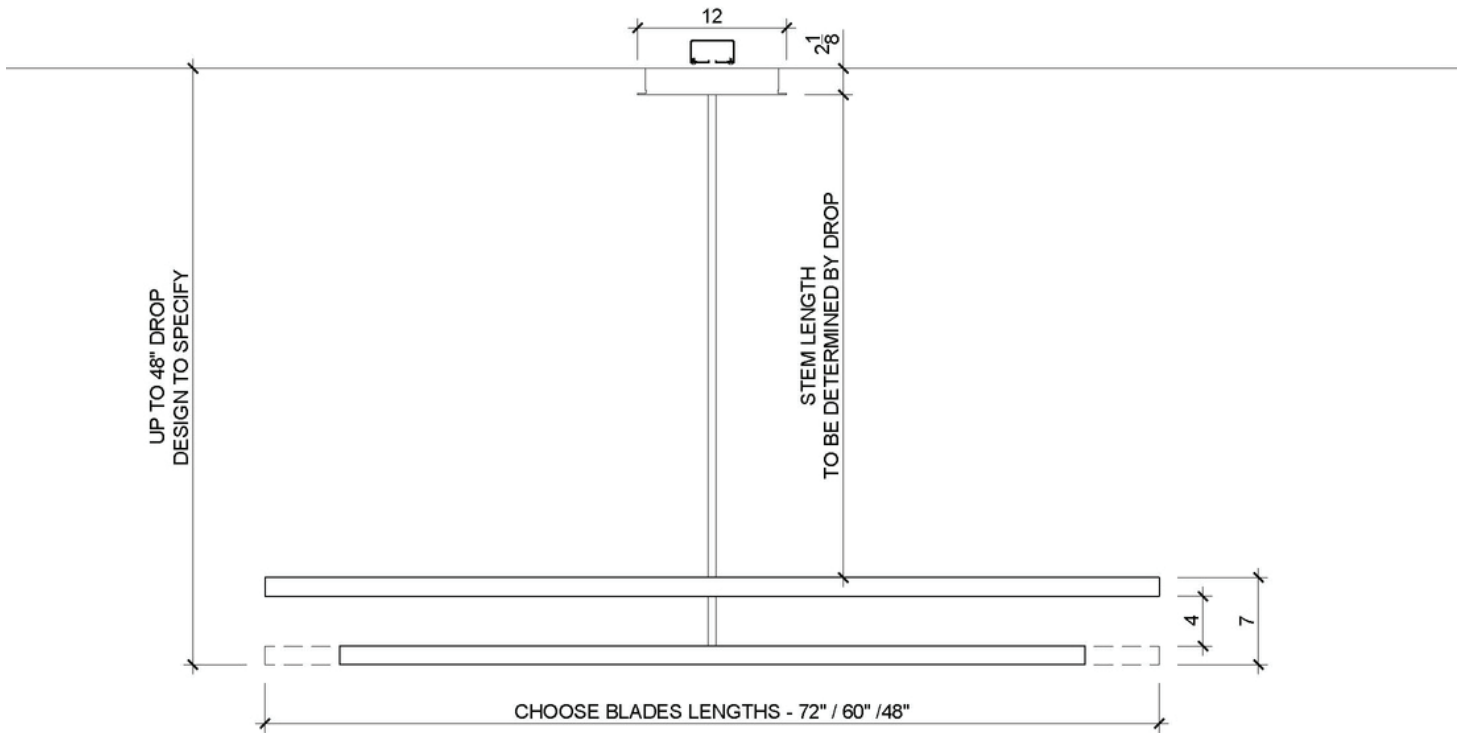

MOBILE - TWO TIER

Sizes: 48" / 60" / 72"

Drop Height: 23" - 48"

Aluminum Blade Finishes: Gloss White, Matte White, Gloss Black, Matte Black
Satin Silver, Blackened Steel

Brass Blade Finishes: Brushed Brass, Patinated Brass, Oil Rubbed Bronze

MOBILE - TWO TIER

Sizes: 72" / 60" / 48"

Drop Height: 18" - 48"

Aluminum Blade Finishes: Gloss White, Matte White, Gloss Black, Matte Black
Satin Silver, Blackened Steel

Brass Blade Finishes: Brushed Brass, Patinated Brass, Oil Rubbed Bronze

Canopy: 12" x 12" x 2" ; 30 - 60 lbs

750 Lumens per foot

6 Watts per foot

Dimming: ELV with optional 0-10V or TRIAC

Custom capabilities available upon request
UL Listing available upon request