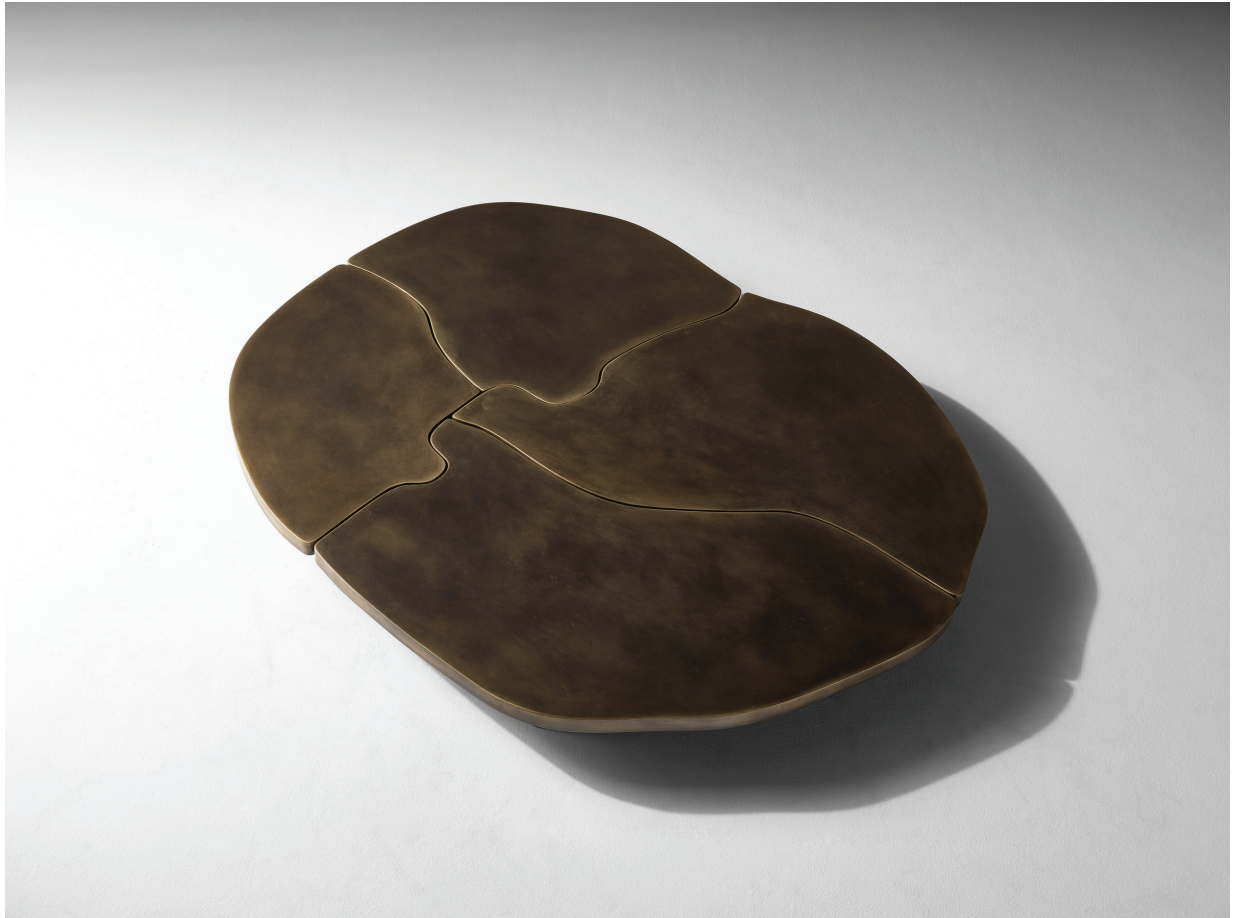

DOUGLAS
FANNING

PANGAEA

Hand Textured Bronze and Blackened Stainless Steel
68" x 56" shown at either 8" or 14" H