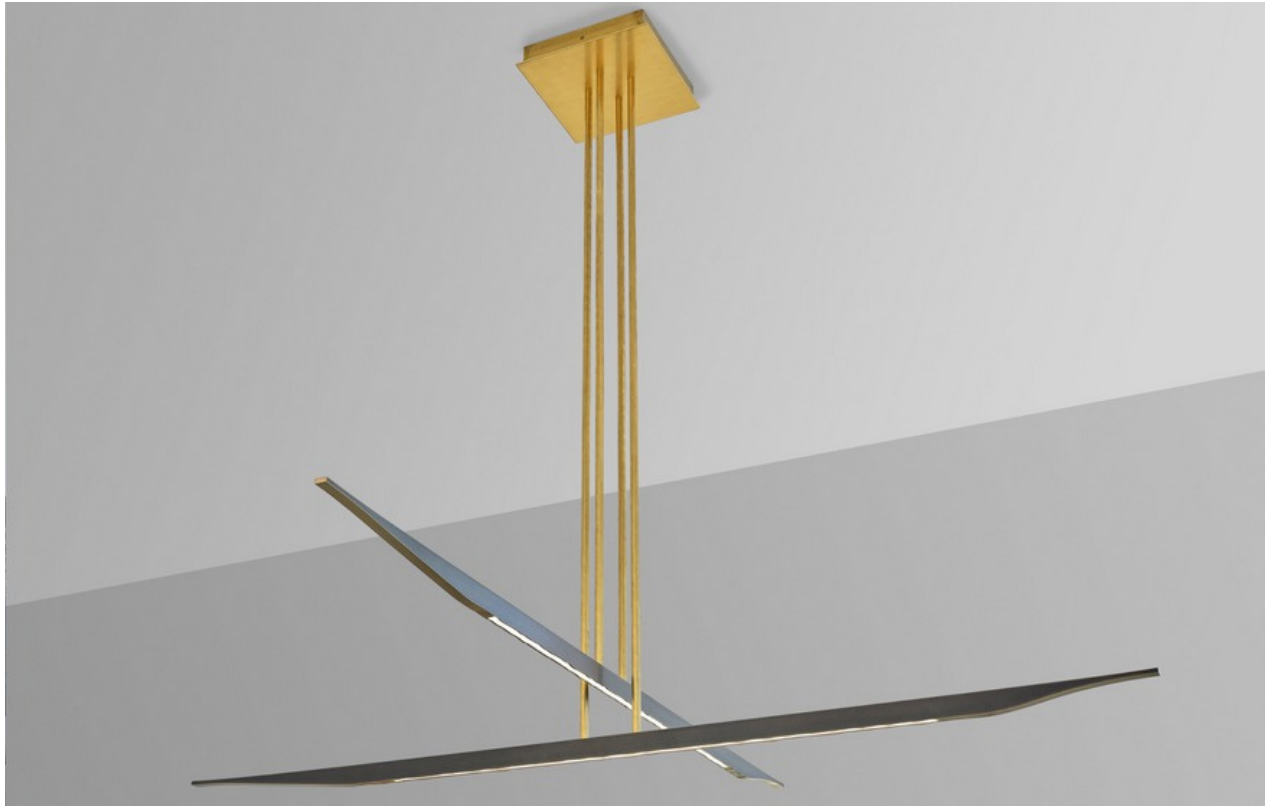

DOUGLAS
FANNING

PIROGUE CROSSING

Solid Brass Bars Hand Finished in a Dark Oil Rubbed Bronze and
Polished Edges, Natural or Brushed Brass Canopy and Stem, LEDs
72" x 72" x 54" Drop Shown