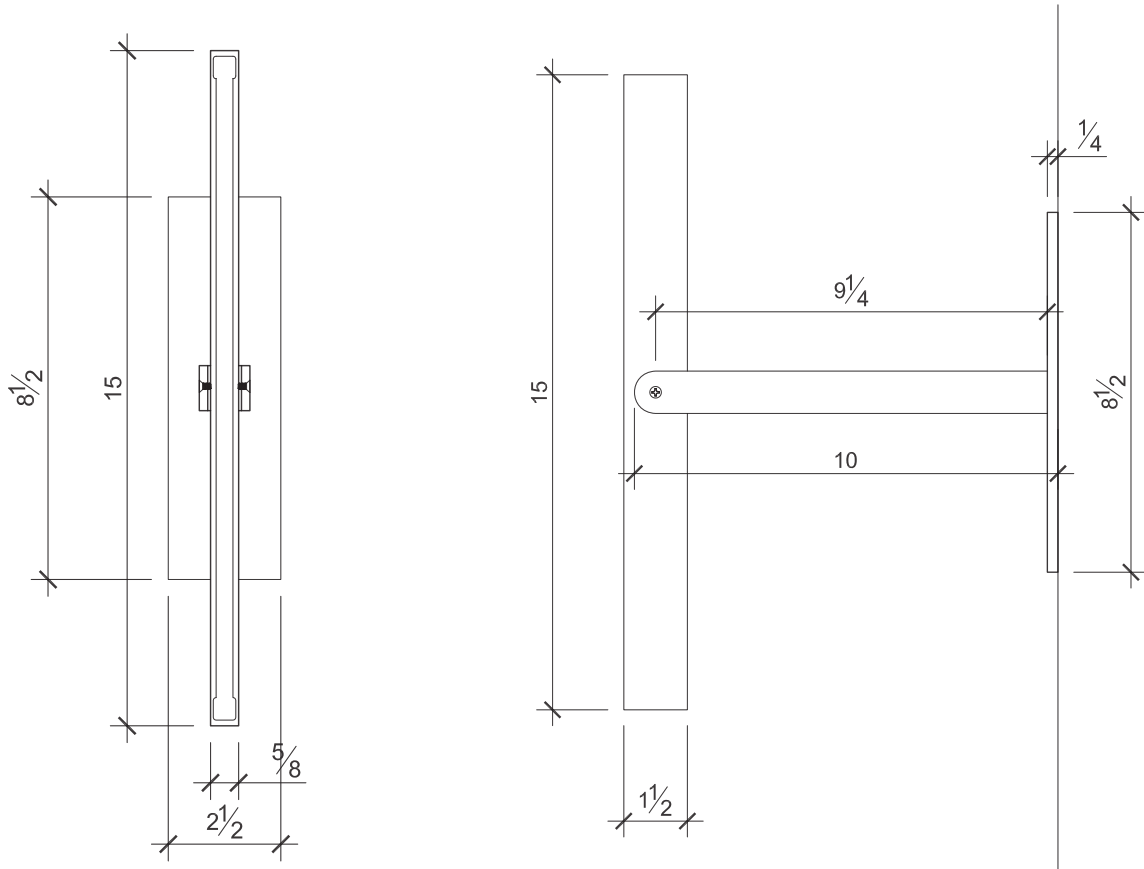

PIVOT SCONCE

Sizes: 15" Blade

Wall Projection: 10"

Aluminum Blade Finishes: Gloss White, Matte White, Gloss Black, Matte Black
Satin Silver, Blackened Steel

Brass Blade Finishes: Brushed Brass, Patinated Brass, Oil Rubbed Bronze

PIVOT SCONCE

Size: 15" Blade

Wall Projection: 10"

Aluminum Blade Finishes: Gloss White, Matte White, Gloss Black, Matte Black
Satin Silver, Blackened Steel

Brass Blade Finishes: Brushed Brass, Patinated Brass, Oil Rubbed Bronze

Specifics: White LEDS 90+ CRI
Color Temperature: Warm 2700K or Soft 3000K

750 Lumens per foot

6 Watts per foot

Dimming: ELV with optional 0-10V or TRIAC

Custom capabilities available upon request
UL Listing available upon request