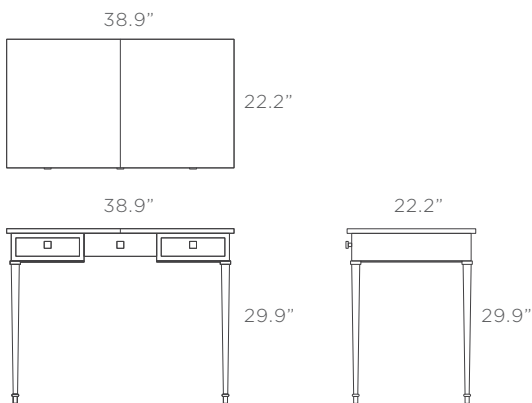

## PRINTZ DESK

**MATERIAL(S)**  
PARCHMENT / OAK / BRONZE

**DIMENSIONS**  
W 38.9 In / 99 cm.    D 22.2 In / 56.5 cm.    H 29.9 In / 76 cm.

**STANDARD** : IVORY PARCHMENT WITH DARK BRONZE BASE AND ANTIQUE GOLD BRONZE HANDLES.  
DARK OAK WOOD FINISHING