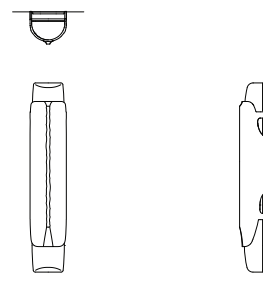

Detail at right: shown in Natural Bronze patina with Clear Cast Texture Glass