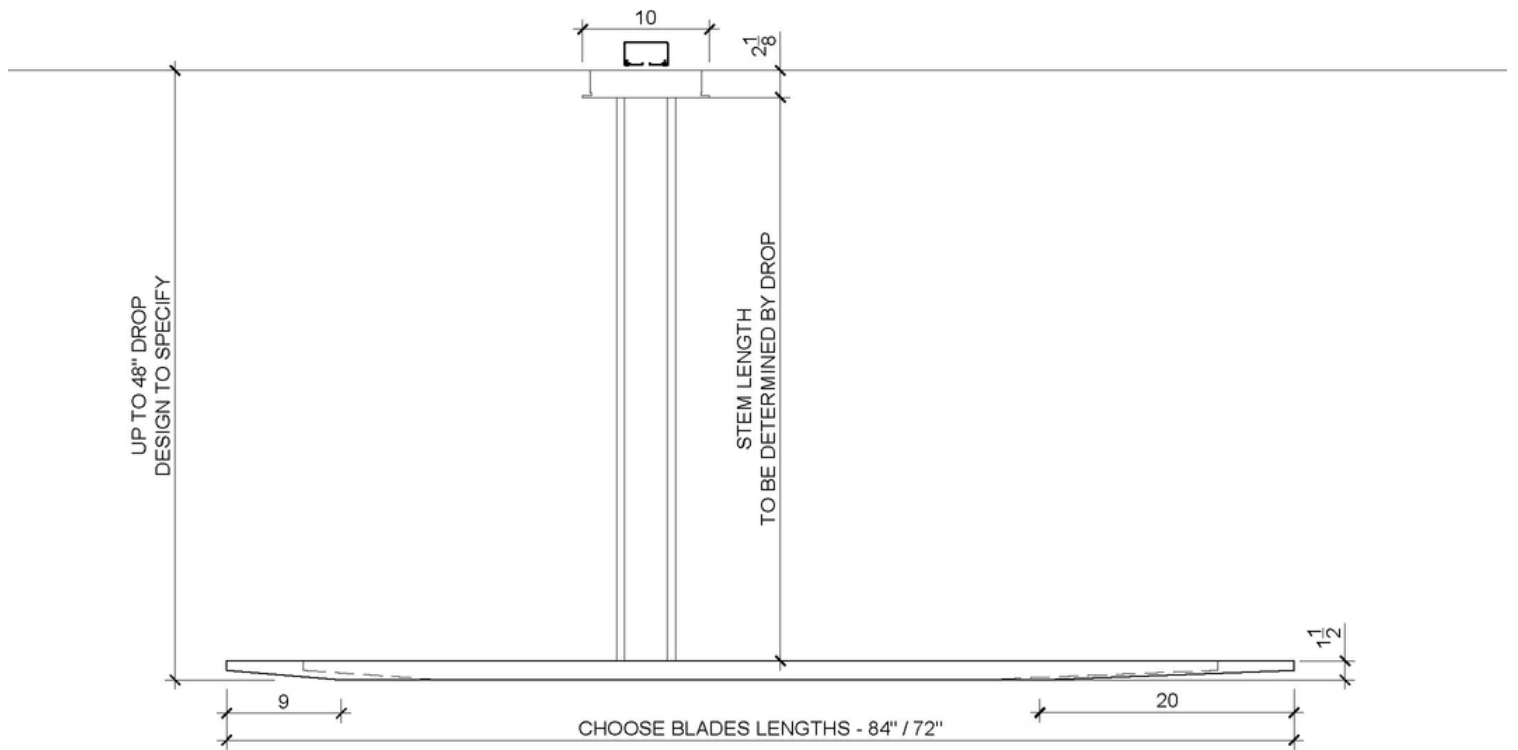

## TAPER OFFSET

Sizes: 60" / 72" / 84"

Drop Height: 18" - 48"

Aluminum Blade Finishes: Gloss White, Matte White, Gloss Black, Matte Black  
Satin Silver, Blackened Steel

Brass Blade Finishes: Brushed Brass, Patinated Brass, Oil Rubbed Bronze

## TAPER OFFSET

Sizes: 84" / 72"

Drop Height: 18" - 48"

Aluminum Blade Finishes: Gloss White, Matte White, Gloss Black, Matte Black  
Satin Silver, Blackened Steel

Brass Blade Finishes: Brushed Brass, Patinated Brass, Oil Rubbed Bronze

Stem & Canopy Finish: Gloss White, Matte White, Gloss Black, Matte Black  
Brushed Stainless Steel, Blackened Stainless Steel, Brushed Brass, Patinated Brass

Specifics: White LEDS 90+ CRI  
Color Temperature: Warm 2700K or Soft 3000K

Canopy: 6" x 10" x 2" ; 30-75 lbs

750 Lumens per foot

6 Watts per foot

Dimming: ELV with optional 0-10V or TRIAC

Custom capabilities available upon request  
UL Listing available upon request