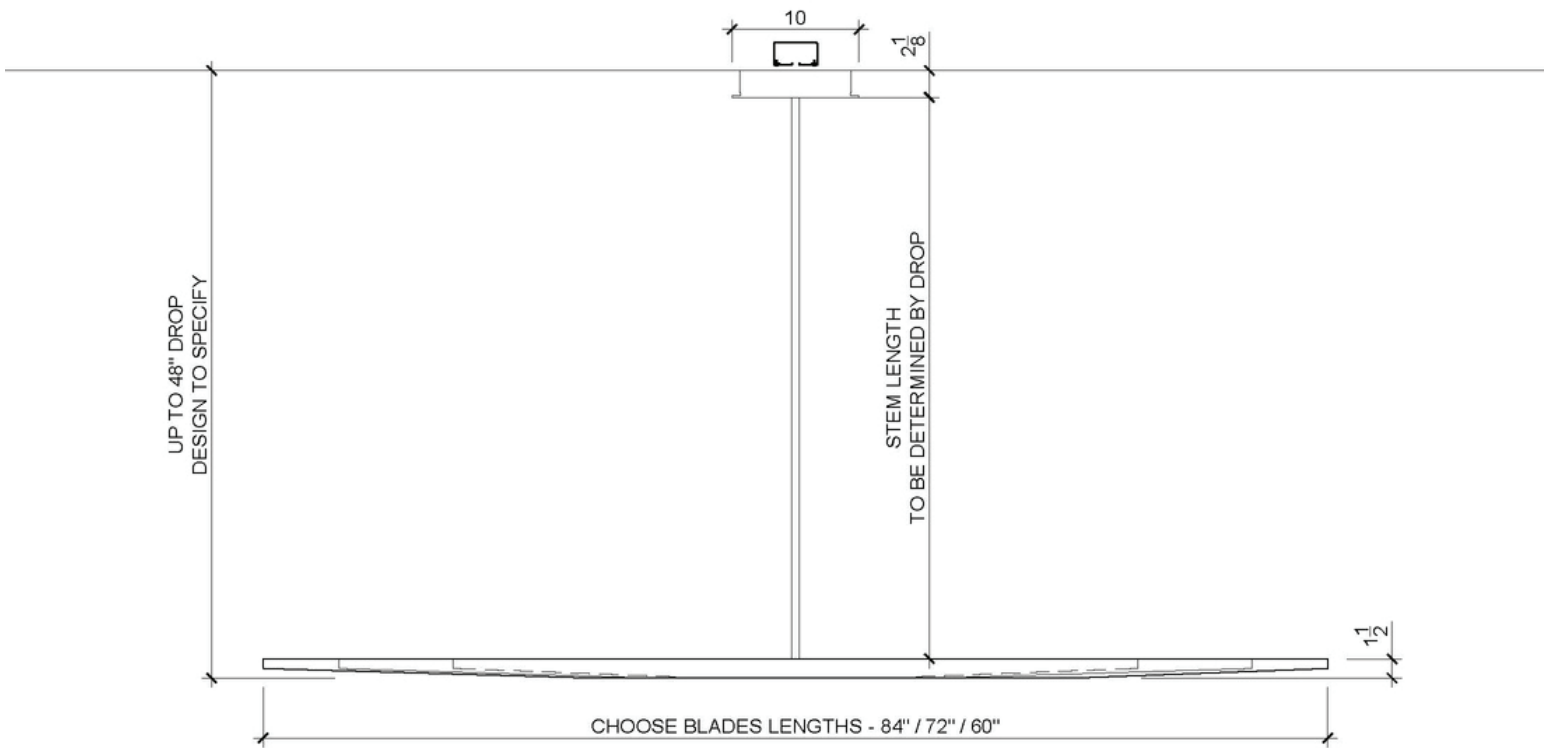

TAPER ONE

Sizes: 60" / 72" / 84"

Drop Height: 18" - 48"

Aluminum Blade Finishes: Gloss White, Matte White, Gloss Black, Matte Black
Satin Silver, Blackened Steel

Brass Blade Finishes: Brushed Brass, Patinated Brass, Oil Rubbed Bronze

TAPER ONE

Sizes: 84" / 72" / 60"

Drop Height: 18" - 48"

Aluminum Blade Finishes: Gloss White, Matte White, Gloss Black, Matte Black
Satin Silver, Blackened Steel

Brass Blade Finishes: Brushed Brass, Patinated Brass, Oil Rubbed Bronze

Canopy: 10" x 10" x 2" ; 30-75 lbs

750 Lumens per foot

6 Watts per foot

Dimming: ELV with optional 0-10V or TRIAC

Custom capabilities available upon request
UL Listing available upon request