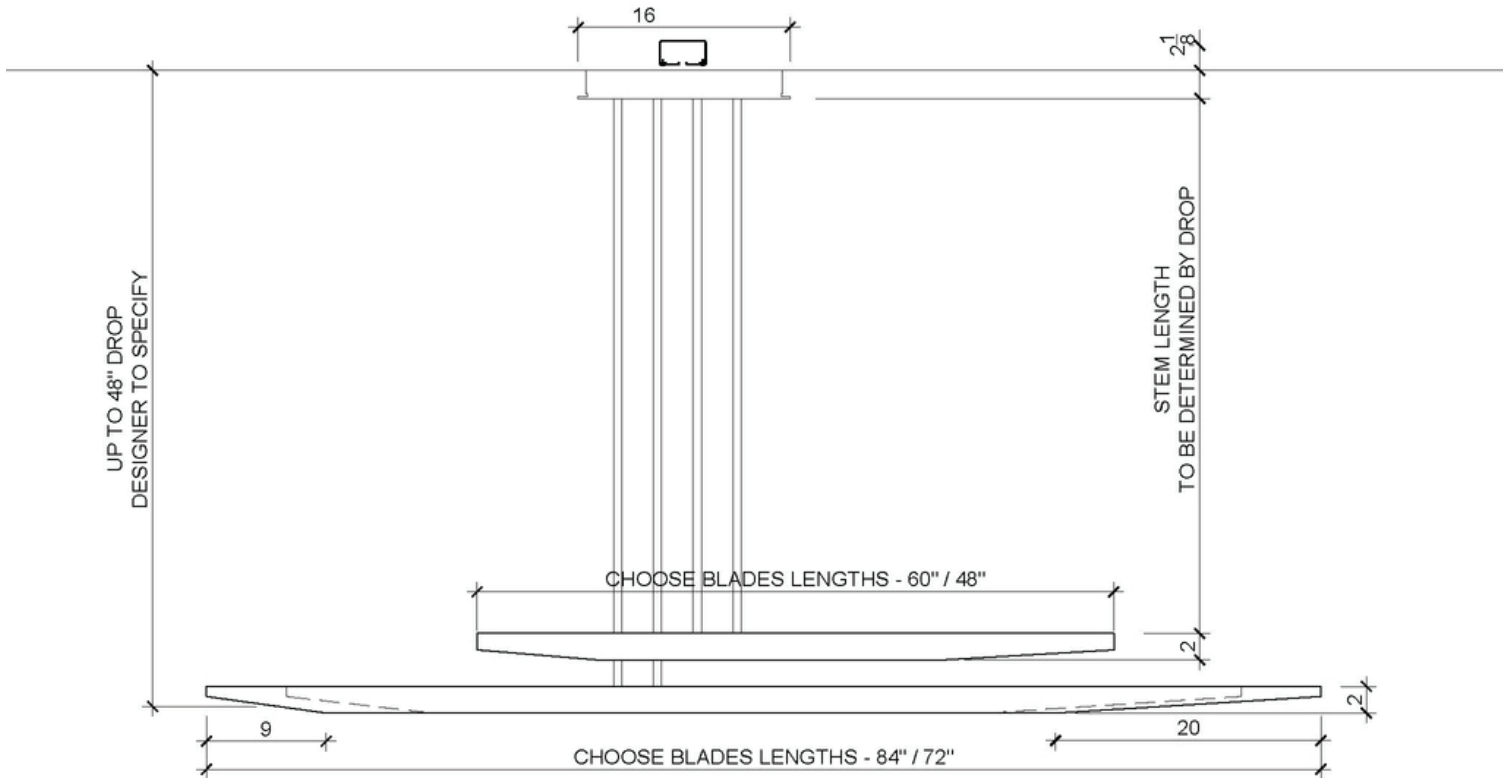

TAPER TANDEM

Sizes: 60" / 72" / 84"

Drop Height: 18" - 48"

Aluminum Blade Finishes: Gloss White, Matte White, Gloss Black, Matte Black
Satin Silver, Blackened Steel

Brass Blade Finishes: Brushed Brass, Patinated Brass, Oil Rubbed Bronze

TAPER TANDEM

Sizes: 84" / 72" / 60"

Drop Height: 18" - 48"

Aluminum Blade Finishes: Gloss White, Matte White, Gloss Black, Matte Black
Satin Silver, Blackened Steel

Brass Blade Finishes: Brushed Brass, Patinated Brass, Oil Rubbed Bronze

Canopy: 6" x 14" x 2" ; 40-75 lbs

750 Lumens per foot

6 Watts per foot

Dimming: ELV with optional 0-10V or TRIAC

Custom capabilities available upon request
UL Listing available upon request