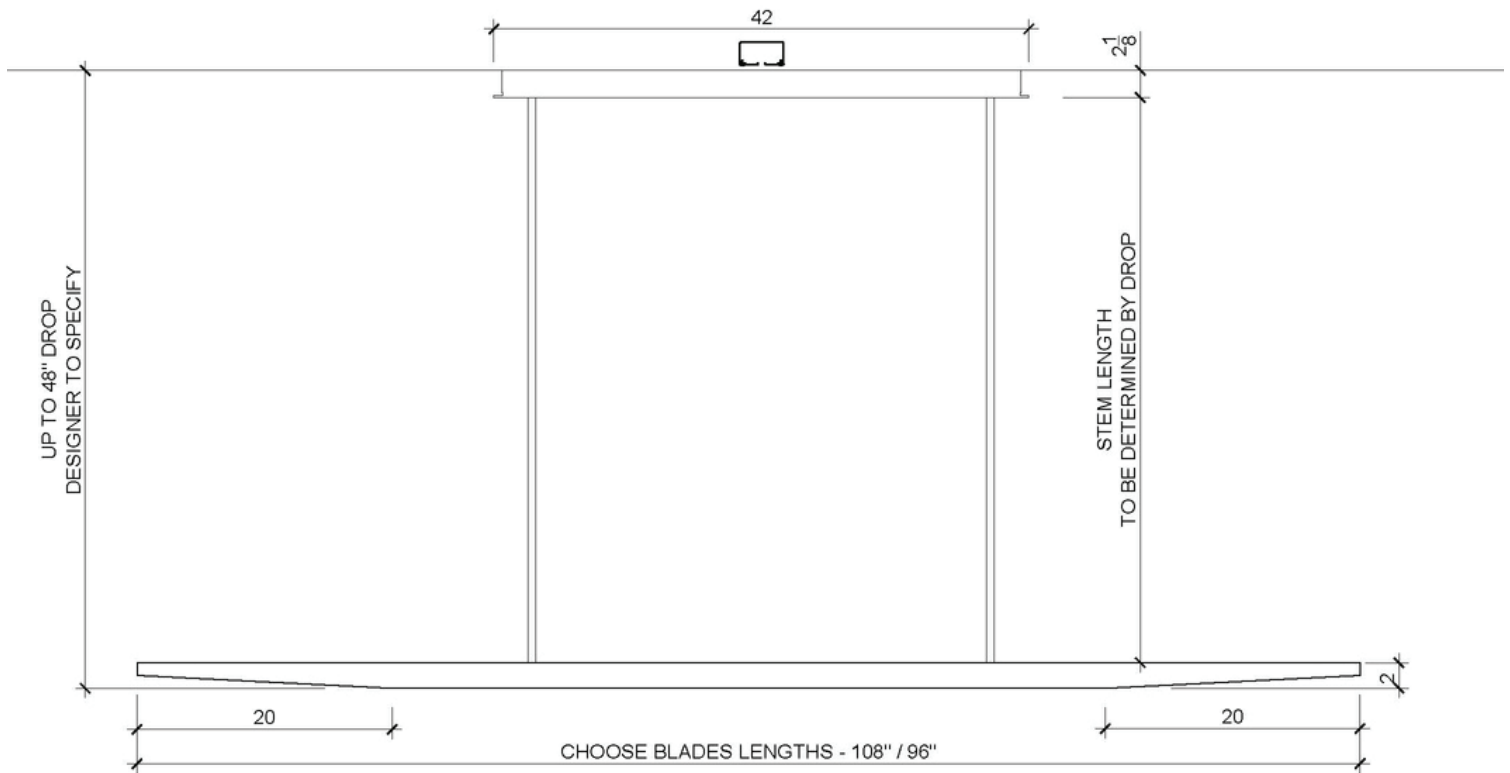

TAPER TWO

Sizes: 84" / 96" / 108"

Drop Height: 18" - 48"

Aluminum Blade Finishes: Gloss White, Matte White, Gloss Black, Matte Black
Satin Silver, Blackened Steel

Brass Blade Finishes: Brushed Brass, Patinated Brass, Oil Rubbed Bronze

TAPER TWO

Sizes: 108" / 96" / 84"

Drop Height: 18" - 48"

Aluminum Blade Finishes: Gloss White, Matte White, Gloss Black, Matte Black
Satin Silver, Blackened Steel

Brass Blade Finishes: Brushed Brass, Patinated Brass, Oil Rubbed Bronze

Stem & Canopy Finish: Gloss White, Matte White, Gloss Black, Matte Black
Brushed Stainless Steel, Blackened Stainless Steel, Brushed Brass, Patinated Brass

Specifics: White LEDS 90+ CRI
Color Temperature: Warm 2700K or Soft 3000K

Canopy: 6" x 42" x 2" ; 30-75 lbs

750 Lumens per foot

6 Watts per foot

Dimming: ELV with optional 0-10V or TRIAC

Custom capabilities available upon request
UL Listing available upon request