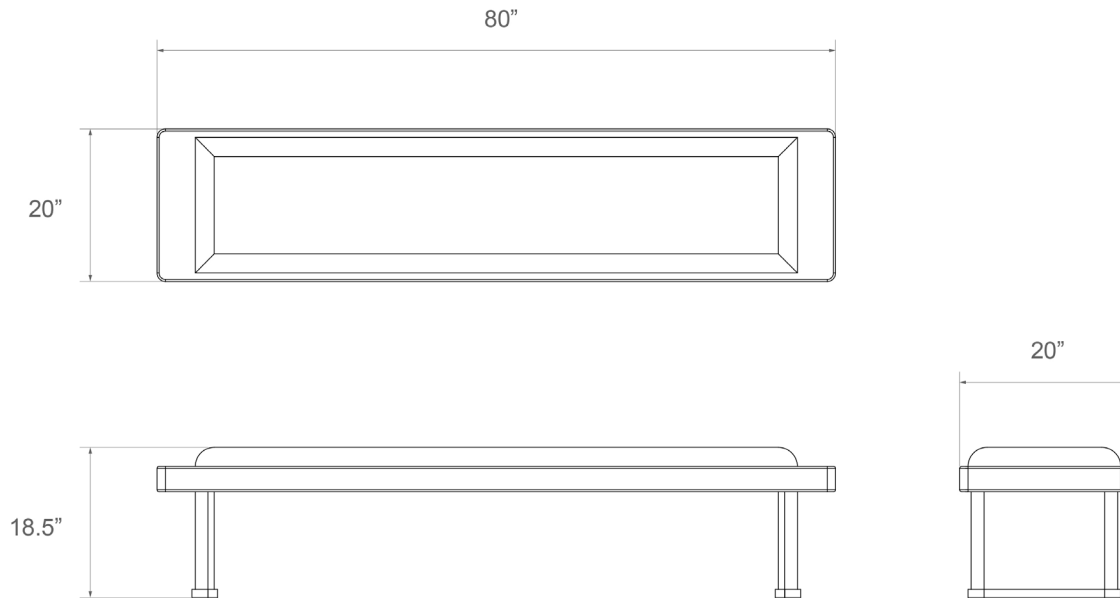

Armor Bench - Large

Dimensions

80"W x 20"D x 18.5"H

Custom dimensions available

Materials

Wood and optional stainless steel chainmail

*Available without chainmail

Upholstery

3 yards COM/50 sq. ft. COL

Chainmail finish

Satin brass, antique brass, oil-rubbed bronze, satin black, antique nickel or satin nickel

Bench finish

Black high gloss lacquer, cream high gloss lacquer, blackened oak, white oak, walnut, ebonized walnut or bleached walnut

Lead time

10-14 weeks