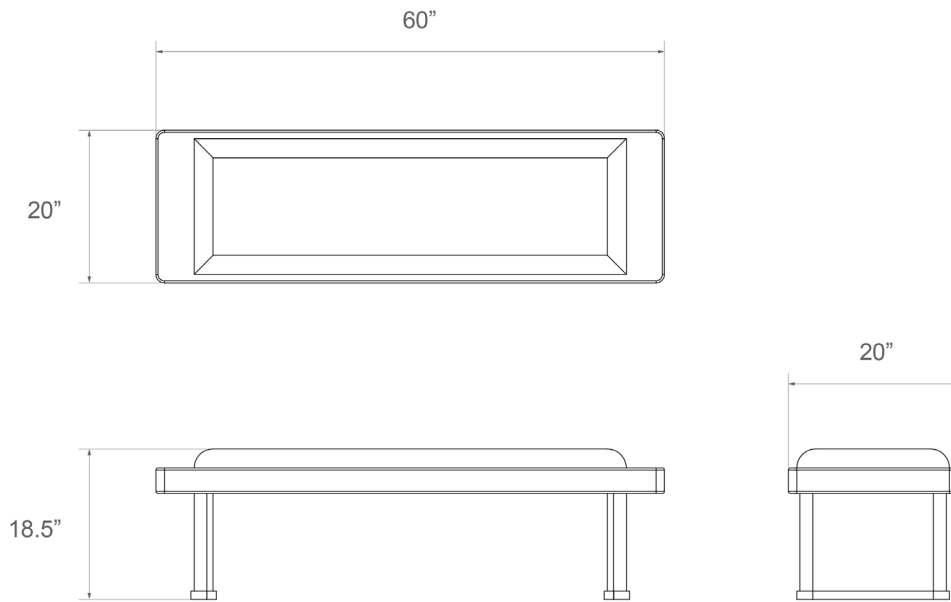

Armor Bench - Small

Dimensions

34"W x 20"D x 18.5"H

Custom dimensions available

Materials

Wood and optional stainless steel chainmail

**Available without chainmail*

Upholstery

Lead time

10-14 weeks

Armor Bench - Medium

Dimensions

60"W x 20"D x 18.5"H

Custom dimensions available

Materials

Wood and optional stainless steel chainmail

Lead time

10-14 weeks

Armor Bench - Large

Dimensions

80"W x 20"D x 18.5"H

Custom dimensions available

Materials

Wood and optional stainless steel chainmail