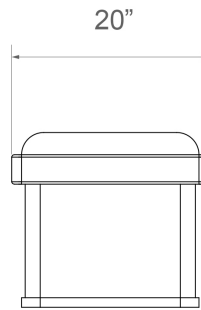

Armor Bench - Small

Dimensions

34"W x 20"D x 18.5"H

Custom dimensions available

Materials

Wood and optional stainless steel chainmail

**Available without chainmail*

Upholstery

Lead time

10-14 weeks

Armor Bench - Medium

Dimensions

60"W x 20"D x 18.5"H

Custom dimensions available

Materials

Wood and optional stainless steel chainmail

Lead time

10-14 weeks

Armor Bench - Large

Dimensions

80"W x 20"D x 18.5"H

Custom dimensions available

Materials

Wood and optional stainless steel chainmail