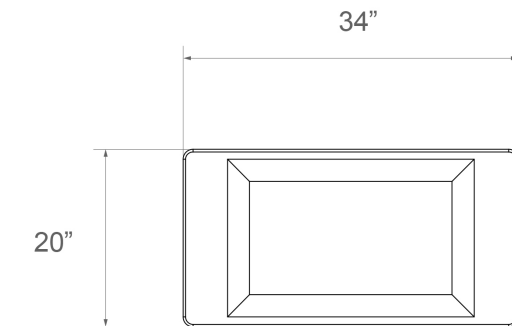

Armor Bench - Small

Dimensions

34"W x 20"D x 18.5"H

Custom dimensions available

Materials

Wood and optional stainless steel chainmail

**Available without chainmail*

Upholstery

Lead time

10-14 weeks

Armor Bench - Medium

Dimensions

60"W x 20"D x 18.5"H

Custom dimensions available

Materials

Wood and optional stainless steel chainmail

Lead time

10-14 weeks

Armor Bench - Large

Dimensions

80"W x 20"D x 18.5"H

Custom dimensions available

Materials

Wood and optional stainless steel chainmail