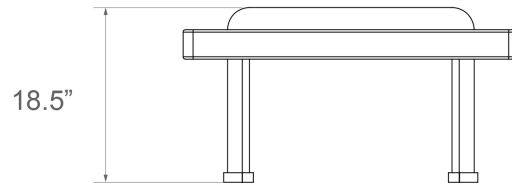

Armor Bench - Small

Dimensions

34"W x 20"D x 18.5"H

Custom dimensions available

Materials

Wood and optional stainless steel chainmail

**Available without chainmail*

Upholstery

Lead time

10-14 weeks

Armor Bench - Medium

Dimensions

60"W x 20"D x 18.5"H

Custom dimensions available

Materials

Wood and optional stainless steel chainmail

Lead time

10-14 weeks

Armor Bench - Large

Dimensions

80"W x 20"D x 18.5"H

Custom dimensions available

Materials

Wood and optional stainless steel chainmail